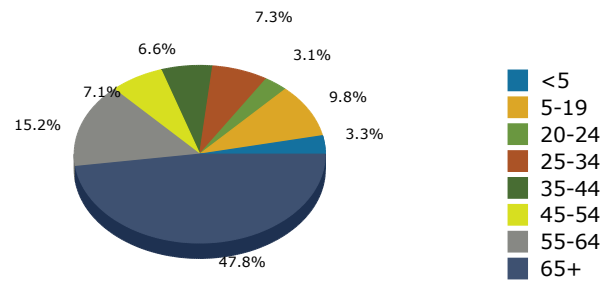

2021 Population by Race

2021 Population by Age

Households

2021 Home Value

2021-2026 Annual Growth Rate

Household Income

Source: U.S. Census Bureau, Census 2010 Summary File 1. Esri forecasts for 2021 and 2026.