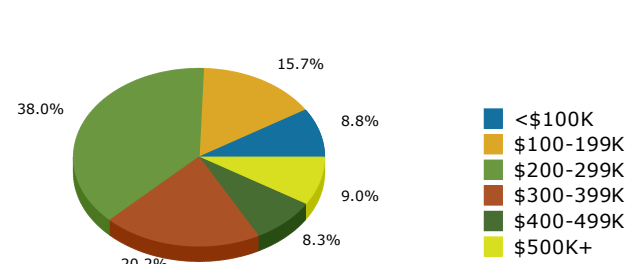

2021 Population by Race

2021 Population by Age

Households

2021 Home Value

2021-2026 Annual Growth Rate

Household Income

Source: U.S. Census Bureau, Census 2010 Summary File 1. Esri forecasts for 2021 and 2026.