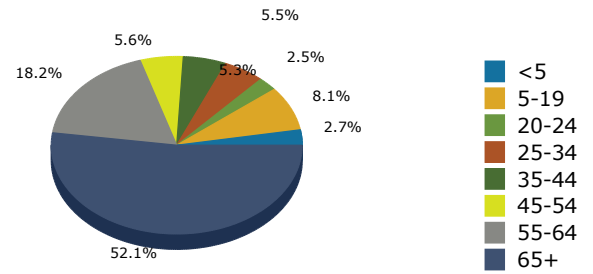

2021 Population by Race

2021 Population by Age

Households

2021 Home Value

2021-2026 Annual Growth Rate

Household Income

Source: U.S. Census Bureau, Census 2010 Summary File 1. Esri forecasts for 2021 and 2026.