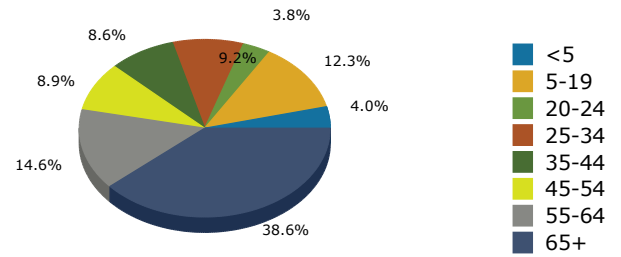

2021 Population by Race

2021 Population by Age

Households

2021 Home Value

2021-2026 Annual Growth Rate

Household Income

Source: U.S. Census Bureau, Census 2010 Summary File 1. Esri forecasts for 2021 and 2026.