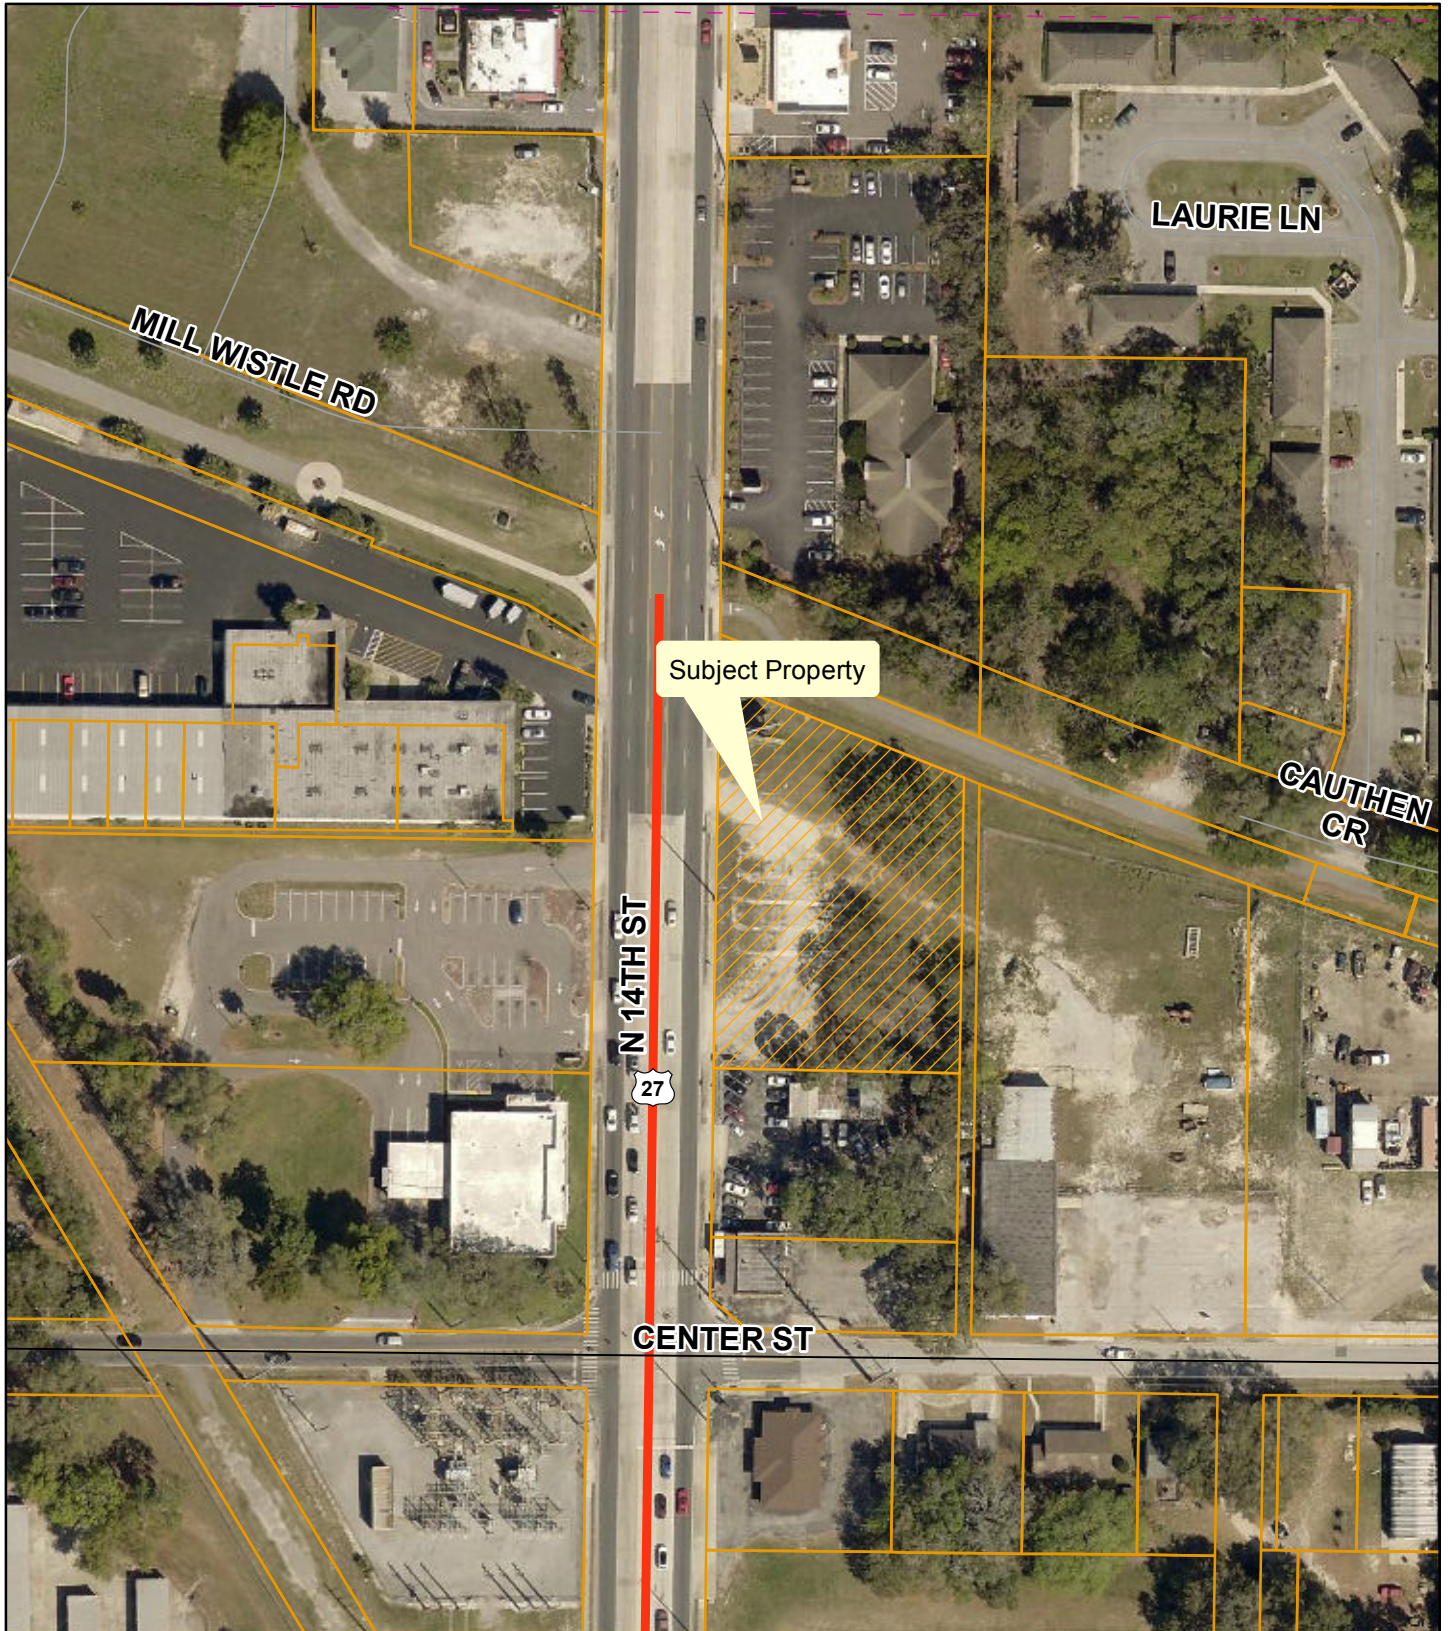

Aerial

**Planning
& Zoning
Division**

KC Property Group LLC
410 North 14th Street Leesburg, FL 34748
AK 1455707
Section 22, Township 19 South, Range 24 East
September 17, 2019