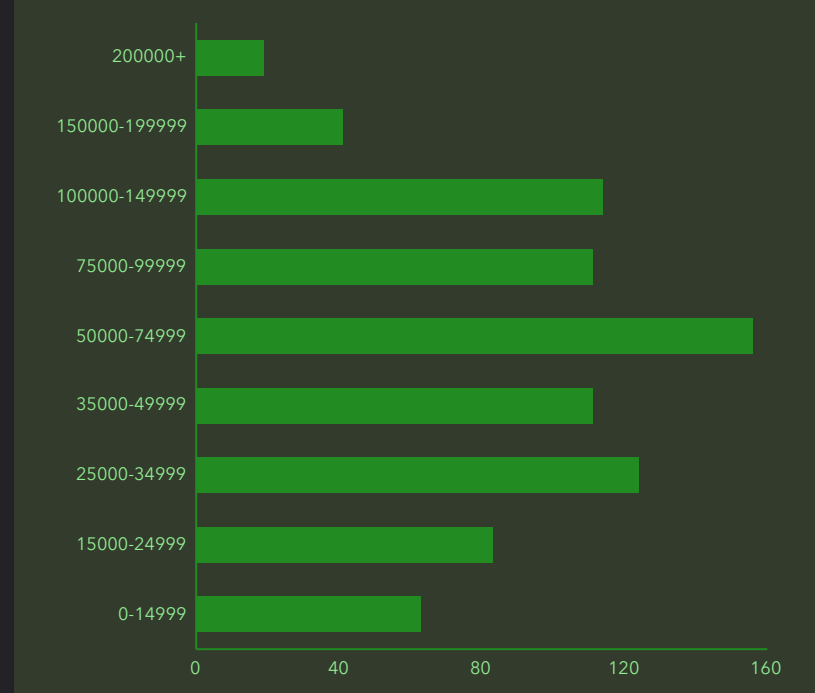

DEMOGRAPHIC PROFILE

1000-1508 Veech Rd, Leesburg, Florida, 34748

Ring of 1 mile

EDUCATION

EMPLOYMENT

KEY FACTS

INCOME

HOUSEHOLD INCOME (\$)

This infographic contains data provided by Esri. The vintage of the data is 2020, 2025. © 2020 Esri

DEMOGRAPHIC PROFILE

1000-1508 Veech Rd, Leesburg, Florida, 34748

Ring of 3 miles

EDUCATION

EMPLOYMENT

KEY FACTS

INCOME

HOUSEHOLD INCOME (\$)

DEMOGRAPHIC PROFILE

1000-1508 Veech Rd, Leesburg, Florida, 34748

Ring of 5 miles

EDUCATION

EMPLOYMENT

INCOME