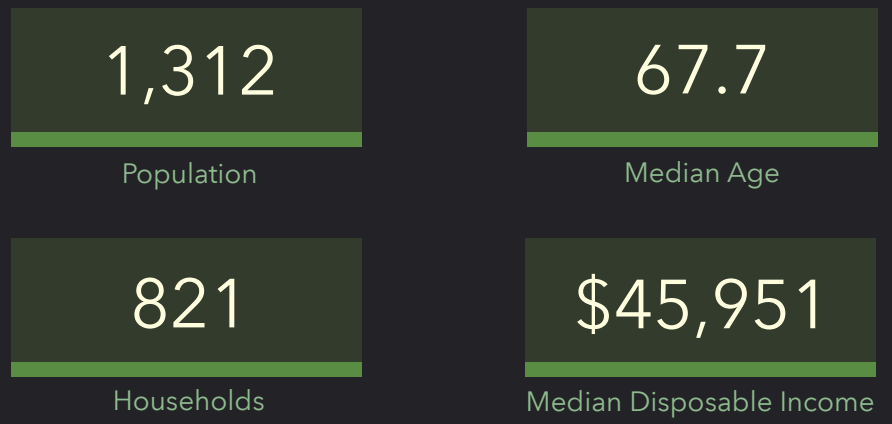

DEMOGRAPHIC PROFILE

1000-1508 Veech Rd, Leesburg, Florida, 34748

Ring of 1 mile

EDUCATION

EMPLOYMENT

KEY FACTS

INCOME

HOUSEHOLD INCOME (\$)

This infographic contains data provided by Esri. The vintage of the data is 2020, 2025. © 2020 Esri

DEMOGRAPHIC PROFILE

1000-1508 Veech Rd, Leesburg, Florida, 34748

Ring of 3 miles

EDUCATION

EMPLOYMENT

KEY FACTS

INCOME

HOUSEHOLD INCOME (\$)

DEMOGRAPHIC PROFILE

1000-1508 Veech Rd, Leesburg, Florida, 34748

Ring of 5 miles

EDUCATION

EMPLOYMENT

INCOME