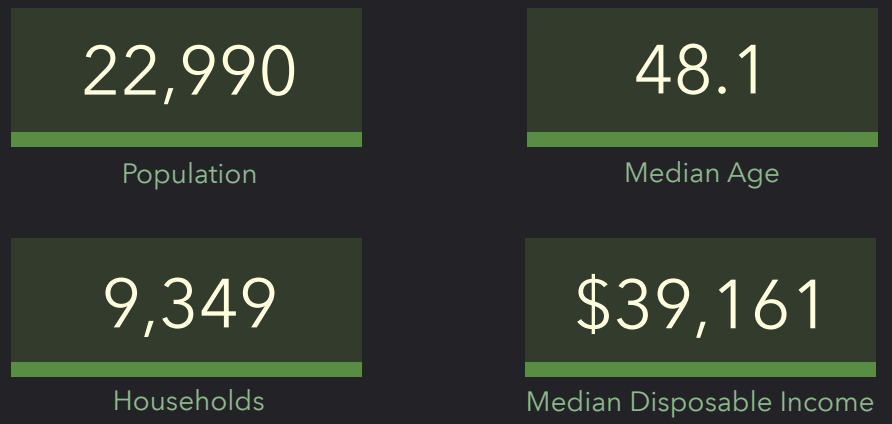

This infographic contains data provided by Esri. The vintage of the data is 2020, 2025. © 2020 Esri

DEMOGRAPHIC PROFILE

1000-1508 Veech Rd, Leesburg, Florida, 34748

Ring of 3 miles

EDUCATION

EMPLOYMENT

KEY FACTS

INCOME

HOUSEHOLD INCOME (\$)

DEMOGRAPHIC PROFILE

1000-1508 Veech Rd, Leesburg, Florida, 34748

Ring of 5 miles

EDUCATION

EMPLOYMENT

INCOME