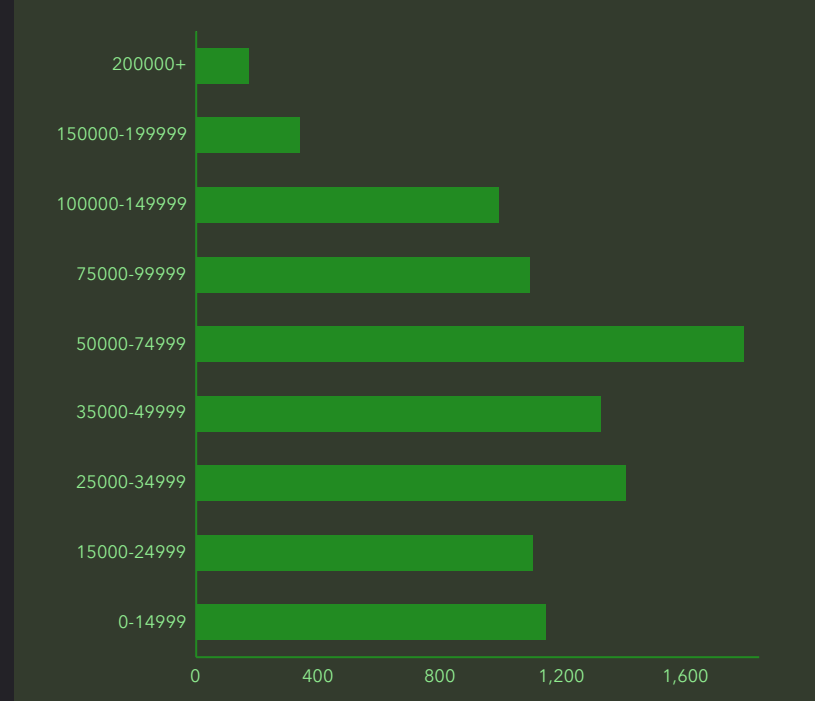

DEMOGRAPHIC PROFILE

1000-1508 Veech Rd, Leesburg, Florida, 34748

Ring of 1 mile

EDUCATION

EMPLOYMENT

KEY FACTS

INCOME

HOUSEHOLD INCOME (\$)

This infographic contains data provided by Esri. The vintage of the data is 2020, 2025. © 2020 Esri

DEMOGRAPHIC PROFILE

1000-1508 Veech Rd, Leesburg, Florida, 34748

Ring of 3 miles

EDUCATION

EMPLOYMENT

KEY FACTS

INCOME

HOUSEHOLD INCOME (\$)

DEMOGRAPHIC PROFILE

1000-1508 Veech Rd, Leesburg, Florida, 34748

Ring of 5 miles

EDUCATION

EMPLOYMENT

INCOME