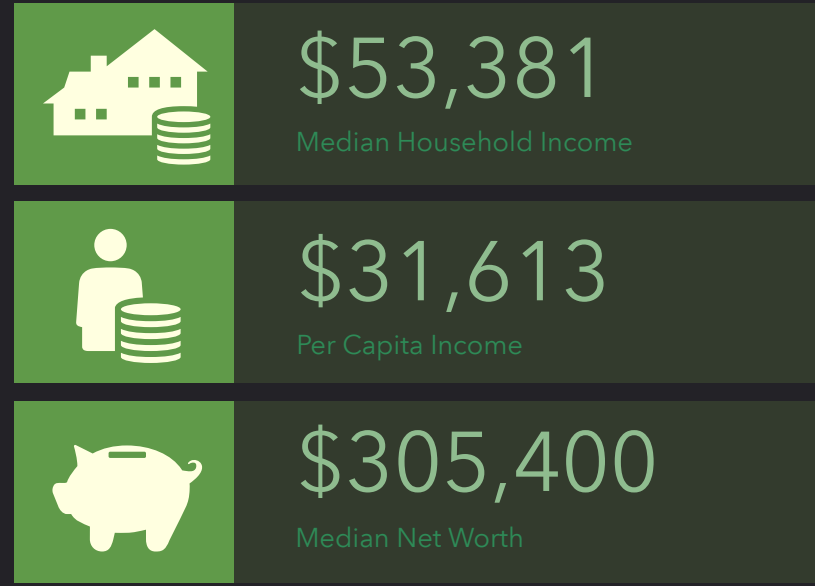

DEMOGRAPHIC PROFILE

1000-1508 Veech Rd, Leesburg, Florida, 34748

Ring of 1 mile

EDUCATION

EMPLOYMENT

KEY FACTS

INCOME

HOUSEHOLD INCOME (\$)

This infographic contains data provided by Esri. The vintage of the data is 2020, 2025. © 2020 Esri

DEMOGRAPHIC PROFILE

1000-1508 Veech Rd, Leesburg, Florida, 34748

Ring of 3 miles

EDUCATION

EMPLOYMENT

KEY FACTS

INCOME

HOUSEHOLD INCOME (\$)

DEMOGRAPHIC PROFILE

1000-1508 Veech Rd, Leesburg, Florida, 34748

Ring of 5 miles

EDUCATION

EMPLOYMENT

INCOME