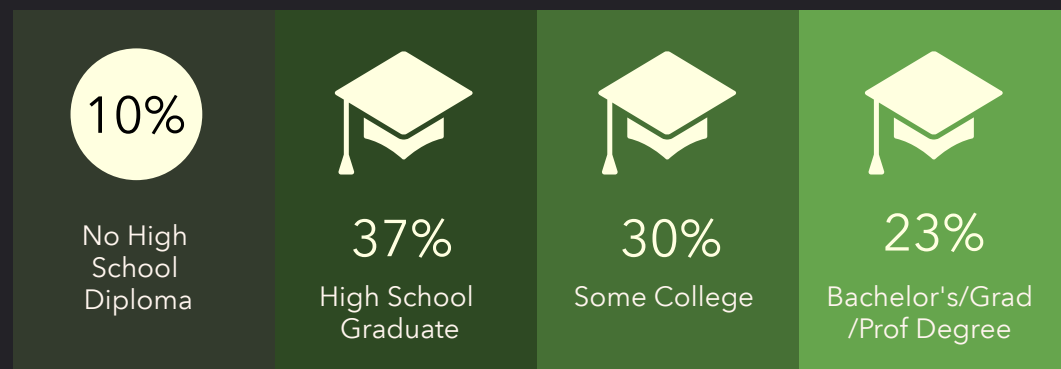

This infographic contains data provided by Esri. The vintage of the data is 2020, 2025. © 2020 Esri

DEMOGRAPHIC PROFILE

1000-1508 Veech Rd, Leesburg, Florida, 34748

Ring of 3 miles

EDUCATION

EMPLOYMENT

KEY FACTS

INCOME

HOUSEHOLD INCOME (\$)

DEMOGRAPHIC PROFILE

1000-1508 Veech Rd, Leesburg, Florida, 34748

Ring of 5 miles

EDUCATION

EMPLOYMENT

INCOME