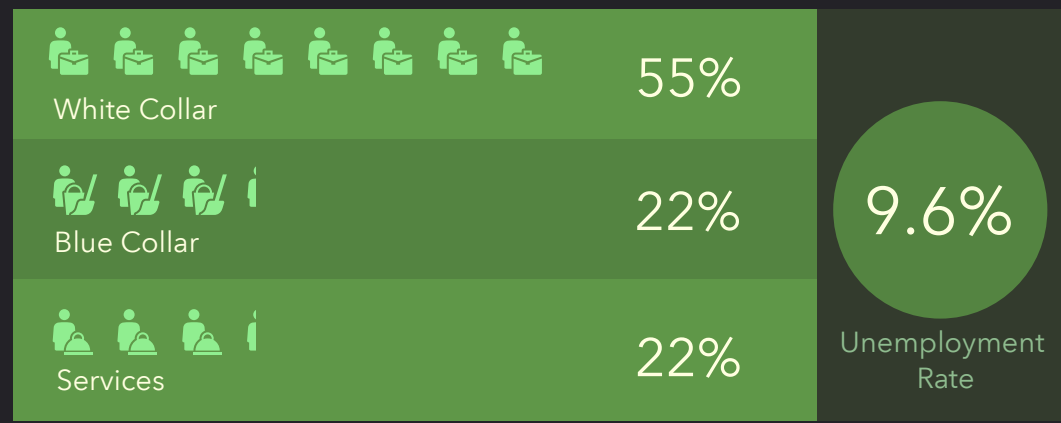

This infographic contains data provided by Esri. The vintage of the data is 2020, 2025. © 2020 Esri

DEMOGRAPHIC PROFILE

1000-1508 Veech Rd, Leesburg, Florida, 34748

Ring of 3 miles

EDUCATION

EMPLOYMENT

KEY FACTS

INCOME

HOUSEHOLD INCOME (\$)

DEMOGRAPHIC PROFILE

1000-1508 Veech Rd, Leesburg, Florida, 34748

Ring of 5 miles

EDUCATION

EMPLOYMENT

INCOME