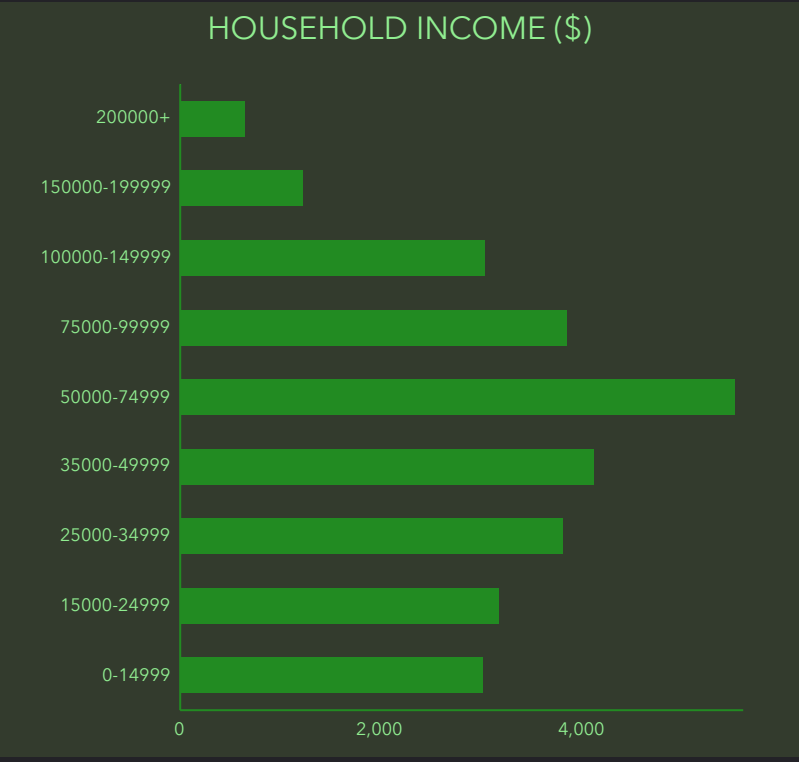

KEY FACTS

This infographic contains data provided by Esri. The vintage of the data is 2020, 2025. © 2020 Esri