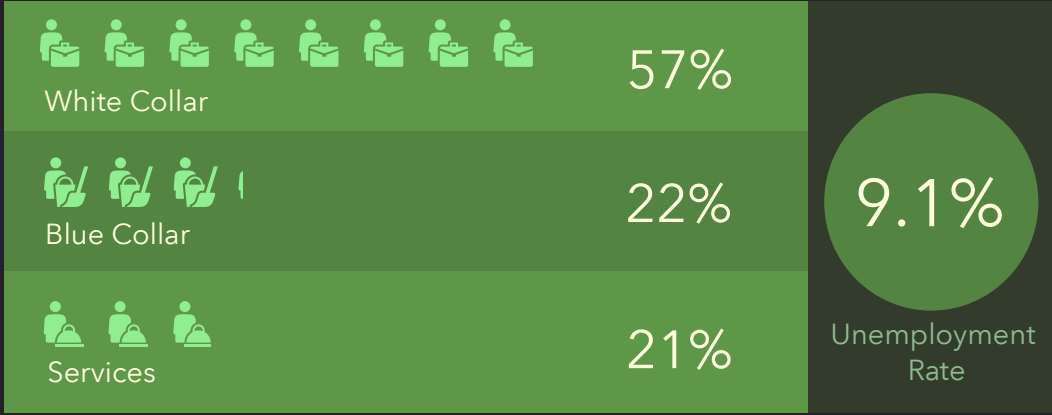

INCOME

HOUSEHOLD INCOME (\$)

DEMOGRAPHIC PROFILE

1000-1508 Veech Rd, Leesburg, Florida, 34748

Ring of 5 miles

EDUCATION

EMPLOYMENT

INCOME