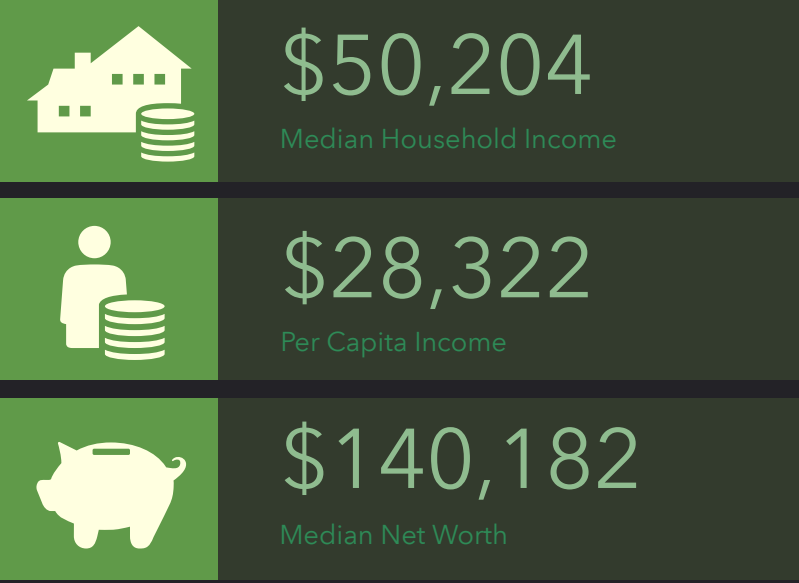

INCOME

HOUSEHOLD INCOME (\$)

DEMOGRAPHIC PROFILE

1000-1508 Veech Rd, Leesburg, Florida, 34748

Ring of 5 miles

EDUCATION

EMPLOYMENT

INCOME