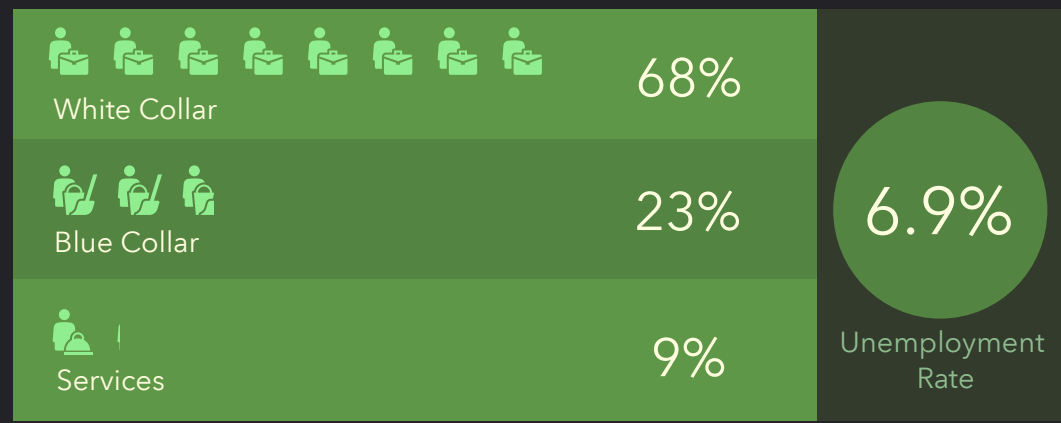

DEMOGRAPHIC PROFILE

1000-1508 Veech Rd, Leesburg, Florida, 34748

Ring of 1 mile

EDUCATION

EMPLOYMENT

KEY FACTS

INCOME

HOUSEHOLD INCOME (\$)

INCOME

HOUSEHOLD INCOME (\$)

DEMOGRAPHIC PROFILE

1000-1508 Veech Rd, Leesburg, Florida, 34748

Ring of 5 miles

EDUCATION

EMPLOYMENT

INCOME