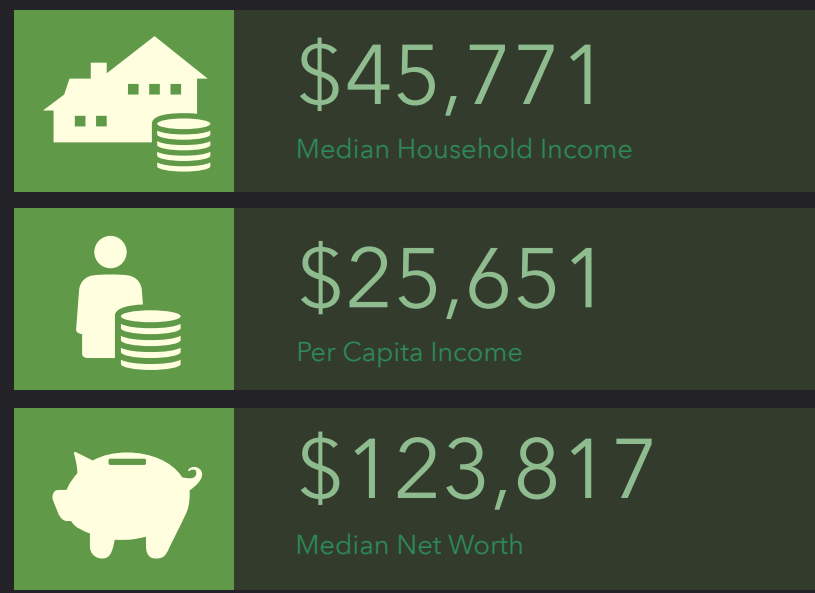

DEMOGRAPHIC PROFILE

1000-1508 Veech Rd, Leesburg, Florida, 34748

Ring of 1 mile

EDUCATION

EMPLOYMENT

KEY FACTS

INCOME

HOUSEHOLD INCOME (\$)

This infographic contains data provided by Esri. The vintage of the data is 2020, 2025. © 2020 Esri

DEMOGRAPHIC PROFILE

1000-1508 Veech Rd, Leesburg, Florida, 34748

Ring of 3 miles

EDUCATION

EMPLOYMENT

KEY FACTS

INCOME

HOUSEHOLD INCOME (\$)

DEMOGRAPHIC PROFILE

1000-1508 Veech Rd, Leesburg, Florida, 34748

Ring of 5 miles

EDUCATION

EMPLOYMENT

INCOME