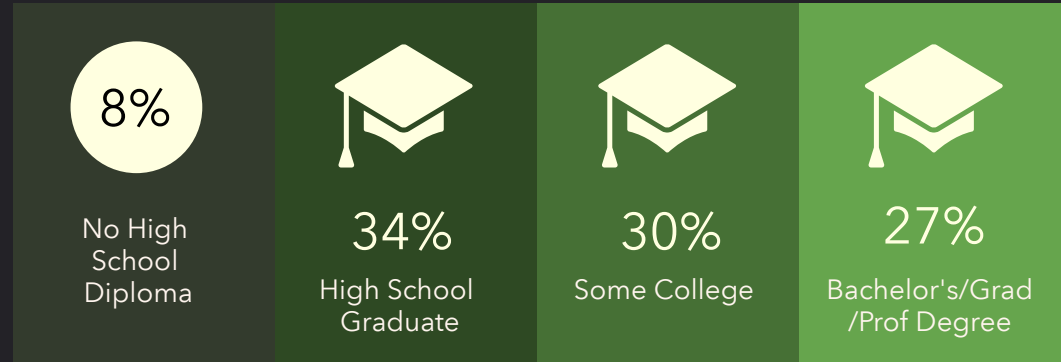

DEMOGRAPHIC PROFILE

1000-1508 Veech Rd, Leesburg, Florida, 34748

Ring of 1 mile

EDUCATION

EMPLOYMENT

KEY FACTS

INCOME

HOUSEHOLD INCOME (\$)

This infographic contains data provided by Esri. The vintage of the data is 2020, 2025. © 2020 Esri

DEMOGRAPHIC PROFILE

1000-1508 Veech Rd, Leesburg, Florida, 34748

Ring of 3 miles

EDUCATION

EMPLOYMENT

KEY FACTS

INCOME

HOUSEHOLD INCOME (\$)

DEMOGRAPHIC PROFILE

1000-1508 Veech Rd, Leesburg, Florida, 34748

Ring of 5 miles

EDUCATION

EMPLOYMENT

INCOME