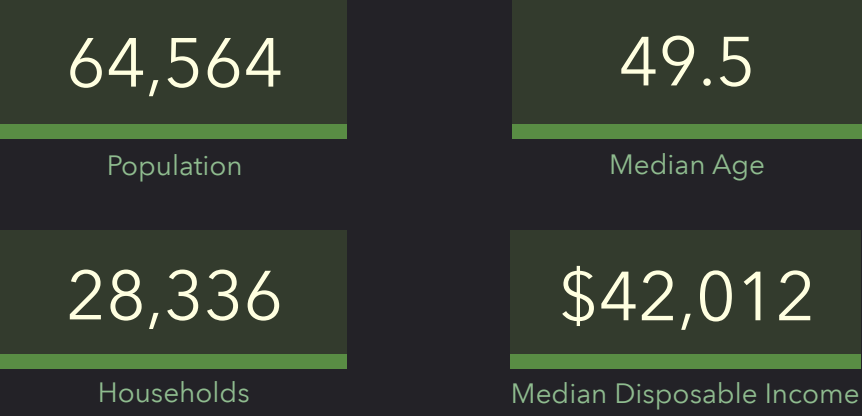

This infographic contains data provided by Esri. The vintage of the data is 2020, 2025. © 2020 Esri

DEMOGRAPHIC PROFILE

1000-1508 Veech Rd, Leesburg, Florida, 34748

Ring of 3 miles

EDUCATION

EMPLOYMENT

KEY FACTS

INCOME

HOUSEHOLD INCOME (\$)

DEMOGRAPHIC PROFILE

1000-1508 Veech Rd, Leesburg, Florida, 34748

Ring of 5 miles

EDUCATION

EMPLOYMENT

INCOME

KEY FACTS

This infographic contains data provided by Esri. The vintage of the data is 2020, 2025. © 2020 Esri