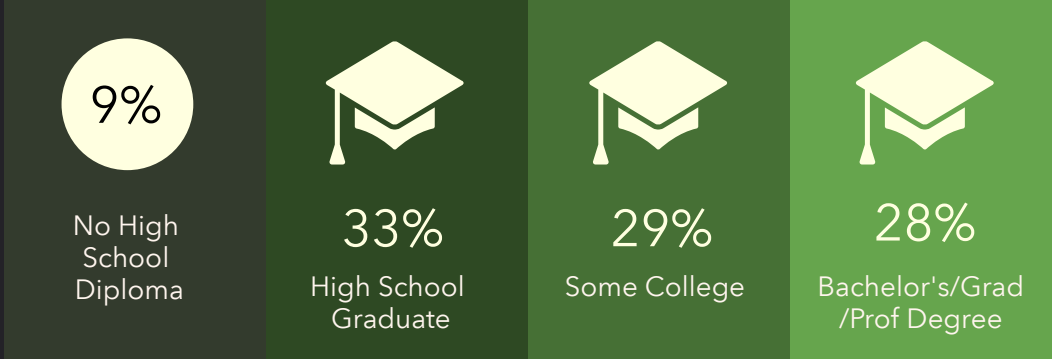

INCOME

HOUSEHOLD INCOME (\$)

DEMOGRAPHIC PROFILE

1000-1508 Veech Rd, Leesburg, Florida, 34748

Ring of 5 miles

EDUCATION

EMPLOYMENT

INCOME