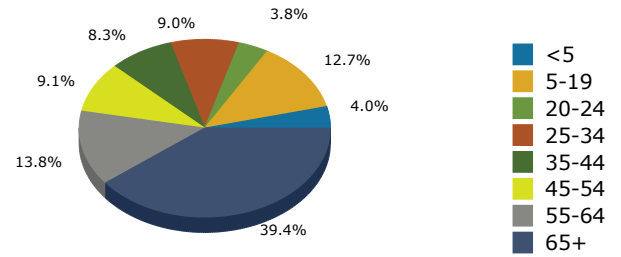

2021 Population by Race

2021 Population by Age

Households

2021 Home Value

2021-2026 Annual Growth Rate

Household Income

Source: U.S. Census Bureau, Census 2010 Summary File 1. Esri forecasts for 2021 and 2026.