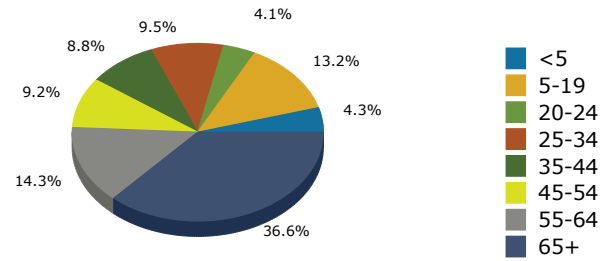

2021 Population by Race

2021 Population by Age

Households

2021 Home Value

2021-2026 Annual Growth Rate

Household Income

Source: U.S. Census Bureau, Census 2010 Summary File 1. Esri forecasts for 2021 and 2026.