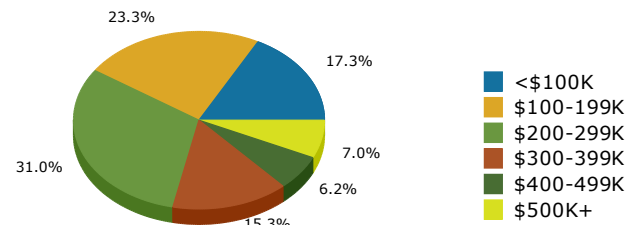

2021 Population by Race

2021 Population by Age

Households

2021 Home Value

2021-2026 Annual Growth Rate

Household Income

Source: U.S. Census Bureau, Census 2010 Summary File 1. Esri forecasts for 2021 and 2026.