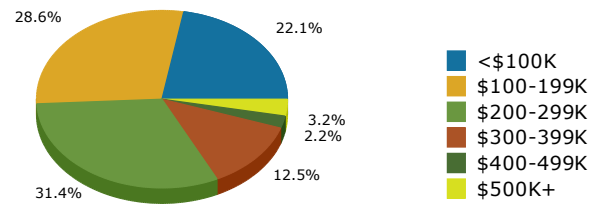

2021 Population by Race

2021 Population by Age

Households

2021 Home Value

2021-2026 Annual Growth Rate

Household Income

Source: U.S. Census Bureau, Census 2010 Summary File 1. Esri forecasts for 2021 and 2026.