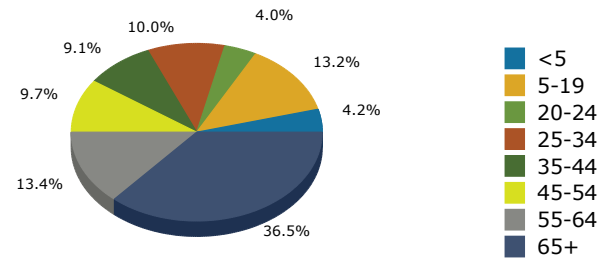

2021 Population by Race

2021 Population by Age

Households

2021 Home Value

2021-2026 Annual Growth Rate

Household Income

Source: U.S. Census Bureau, Census 2010 Summary File 1. Esri forecasts for 2021 and 2026.