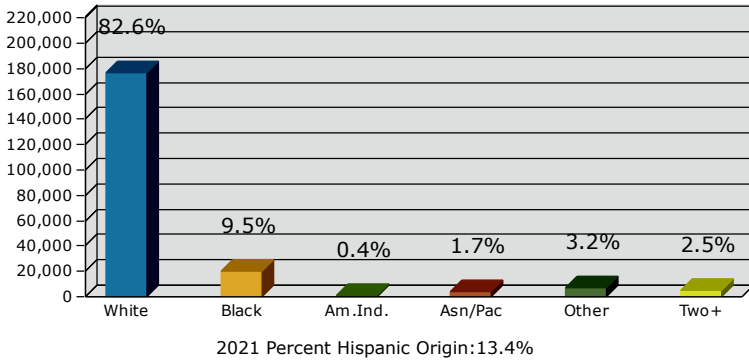

2021 Population by Race

2021 Population by Age

Households

2021 Home Value

2021-2026 Annual Growth Rate

Household Income

Source: U.S. Census Bureau, Census 2010 Summary File 1. Esri forecasts for 2021 and 2026.