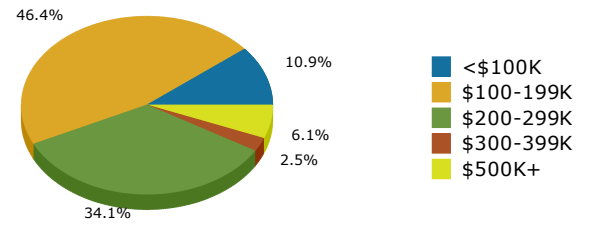

2020 Population by Race

2020 Population by Age

Households

2020 Home Value

2020-2025 Annual Growth Rate

Household Income

Source: U.S. Census Bureau, Census 2010 Summary File 1. Esri forecasts for 2020 and 2025.