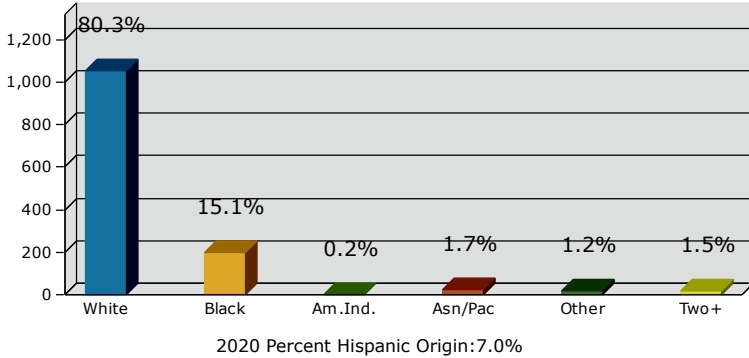

2020 Population by Race

2020 Population by Age

Households

2020 Home Value

2020-2025 Annual Growth Rate

Household Income

Source: U.S. Census Bureau, Census 2010 Summary File 1. Esri forecasts for 2020 and 2025.