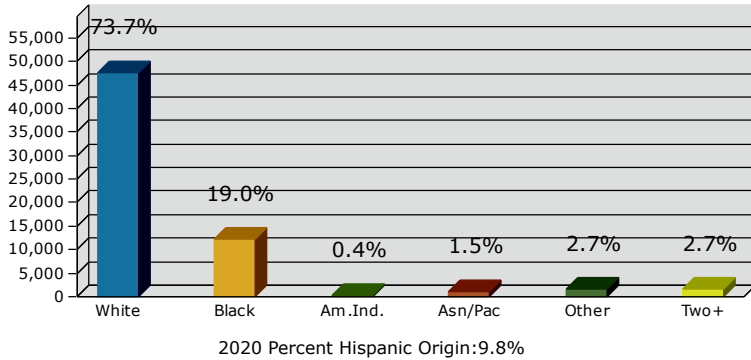

Households

2020 Population by Race