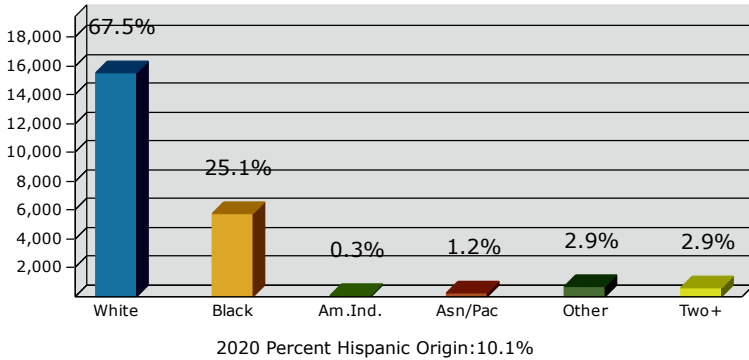

Households

2020 Population by Race