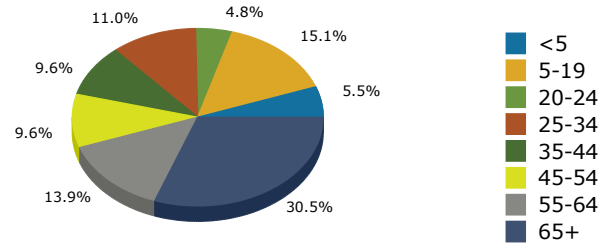

2020 Population by Race

2020 Population by Age

Households

2020 Home Value

2020-2025 Annual Growth Rate

Household Income

Source: U.S. Census Bureau, Census 2010 Summary File 1. Esri forecasts for 2020 and 2025.