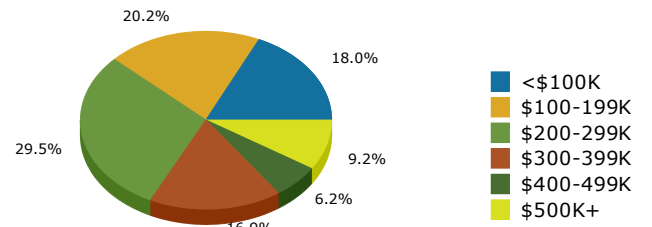

2020 Population by Race

2020 Population by Age

Households

2020 Home Value

2020-2025 Annual Growth Rate

Household Income

Source: U.S. Census Bureau, Census 2010 Summary File 1. Esri forecasts for 2020 and 2025.