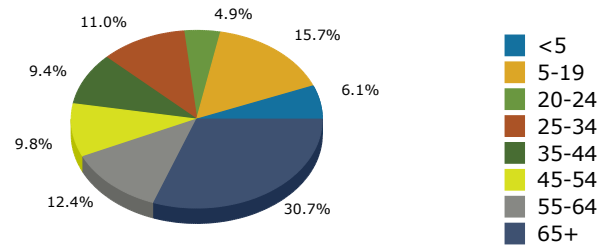

2020 Population by Race

2020 Population by Age

Households

2020 Home Value

2020-2025 Annual Growth Rate

Household Income

Source: U.S. Census Bureau, Census 2010 Summary File 1. Esri forecasts for 2020 and 2025.