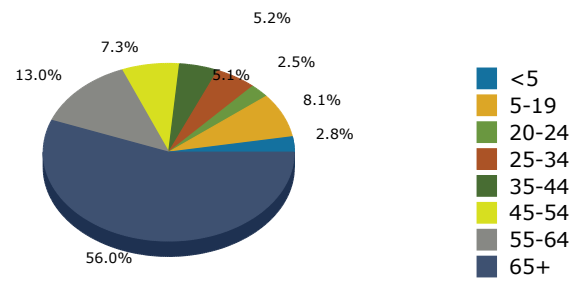

2020 Population by Race

2020 Population by Age

Households

2020 Home Value

2020-2025 Annual Growth Rate

Household Income

Source: U.S. Census Bureau, Census 2010 Summary File 1. Esri forecasts for 2020 and 2025.