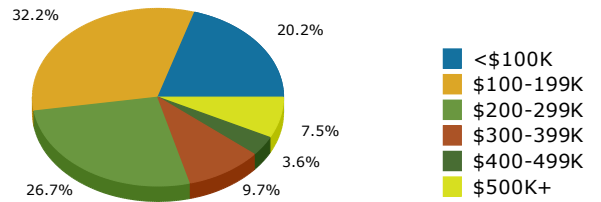

2020 Population by Race

2020 Population by Age

Households

2020 Home Value

2020-2025 Annual Growth Rate

Household Income

Source: U.S. Census Bureau, Census 2010 Summary File 1. Esri forecasts for 2020 and 2025.