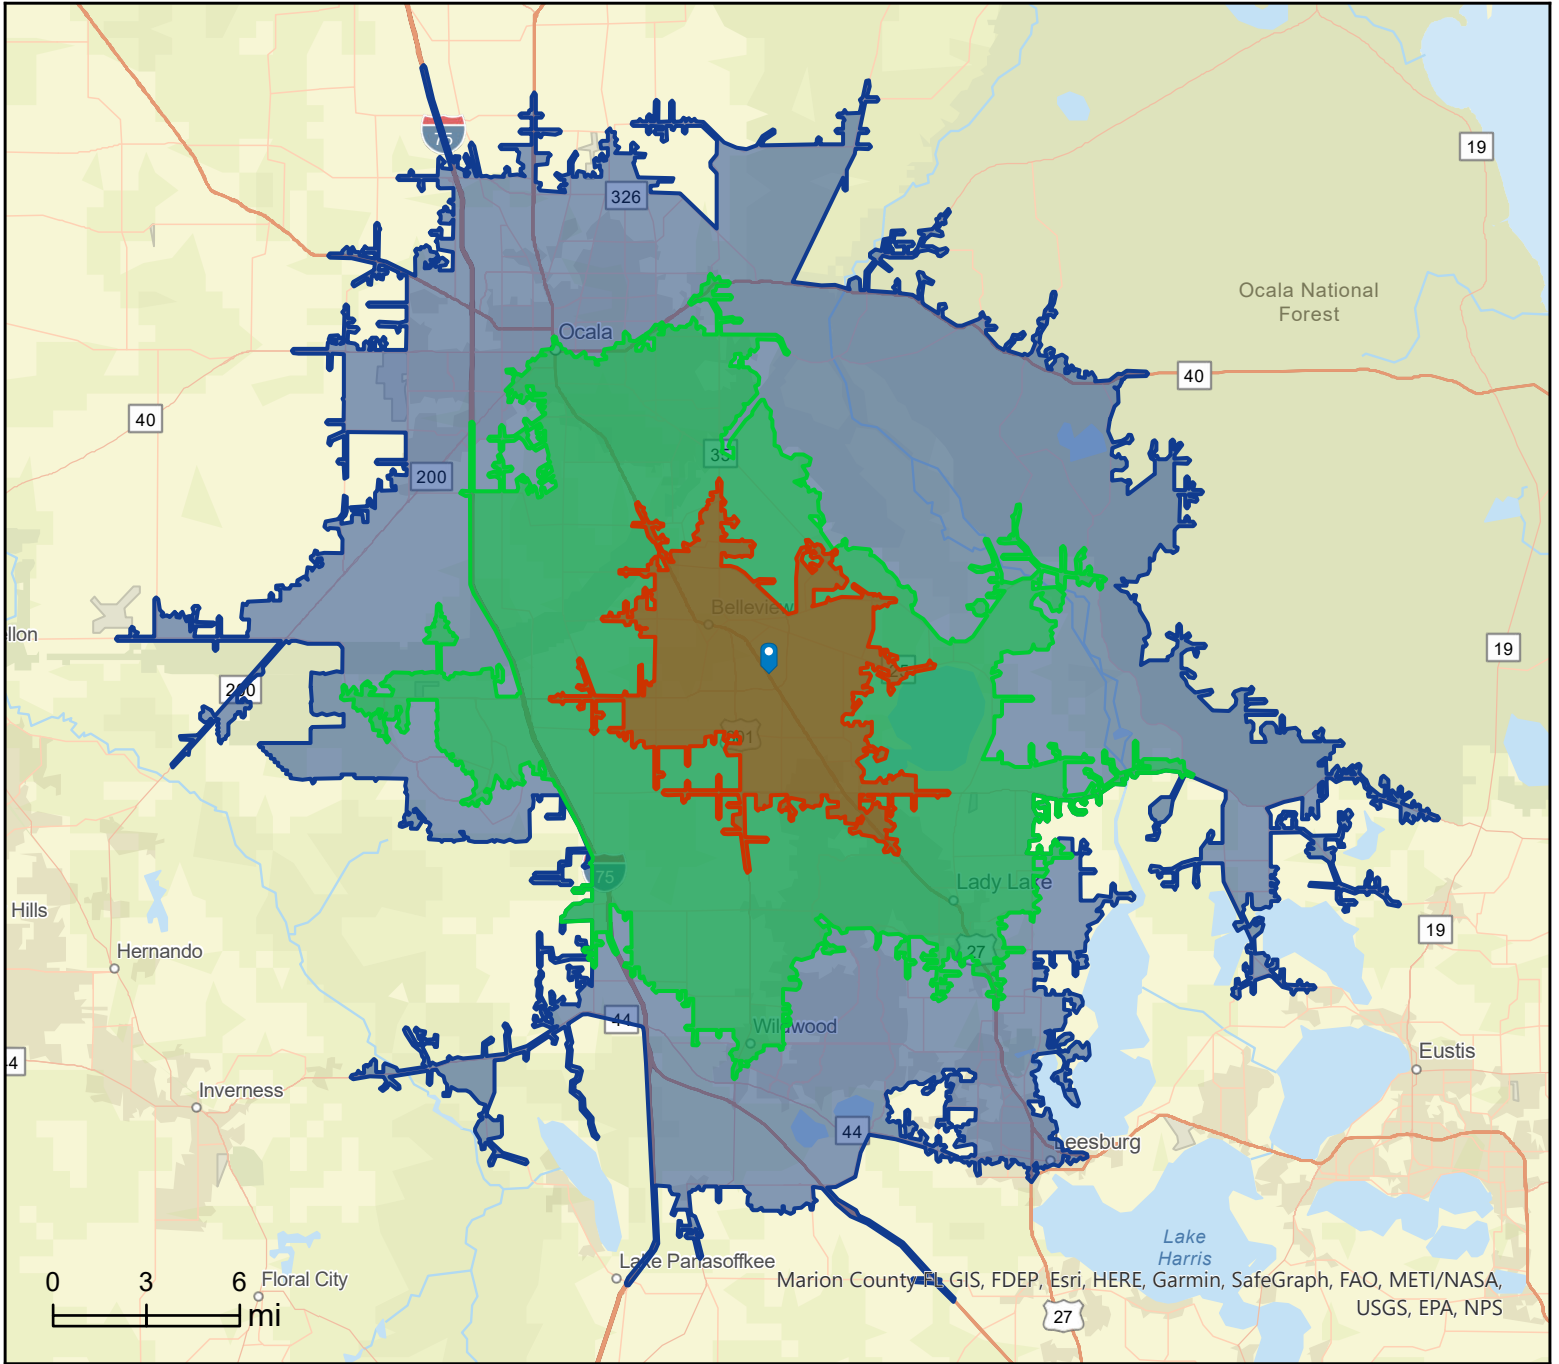

Site Map

S US Hwy 441, Belleview, FL 34420
12709-12799 US-441 N, Belleview, Florida, 34420
Drive Time: 10, 20, 30 minute radii

Prepared by Esri
Latitude: 29.03767
Longitude: -82.02707

January 05, 2022