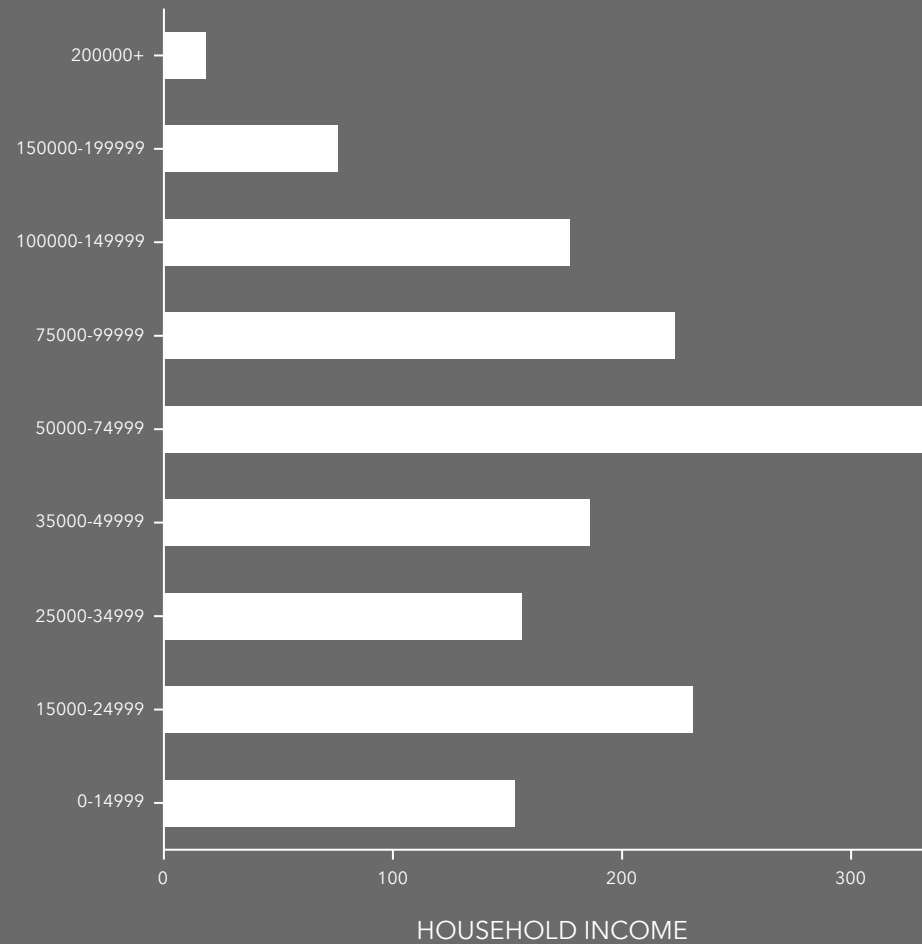

DEMOGRAPHIC SUMMARY

205 Oxford St, Wildwood, Florida, 34785

Ring of 1 mile

KEY FACTS

3,859

Population

1,552

Households

42.8

Median Age

\$43,559

Median Disposable Income

EDUCATION

11%

No High School Diploma

35%

High School Graduate

28%

Some College

25%

Bachelor's/Grad/Prof Degree

INCOME

\$52,524

Median Household Income

\$27,203

Per Capita Income

\$125,116

Median Net Worth

EMPLOYMENT

54%

White Collar

25%