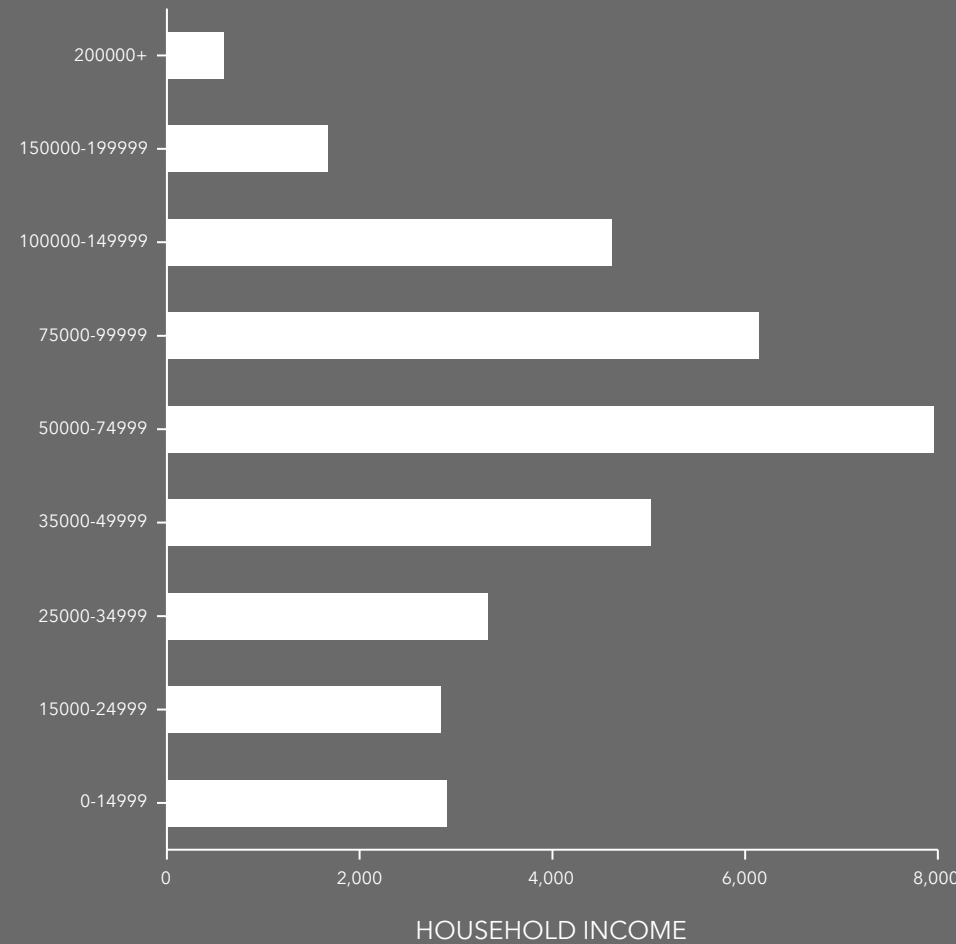

5%

No High School Diploma

26%

High School Graduate

29%

Some College

40%

Bachelor's/Grad/Prof Degree

INCOME

\$58,211

Median Household Income

\$34,324

Per Capita Income

\$240,551

Median Net Worth

EMPLOYMENT

64%

White Collar

19%

Blue Collar

17%

Services

7.2%

Unemployment Rate