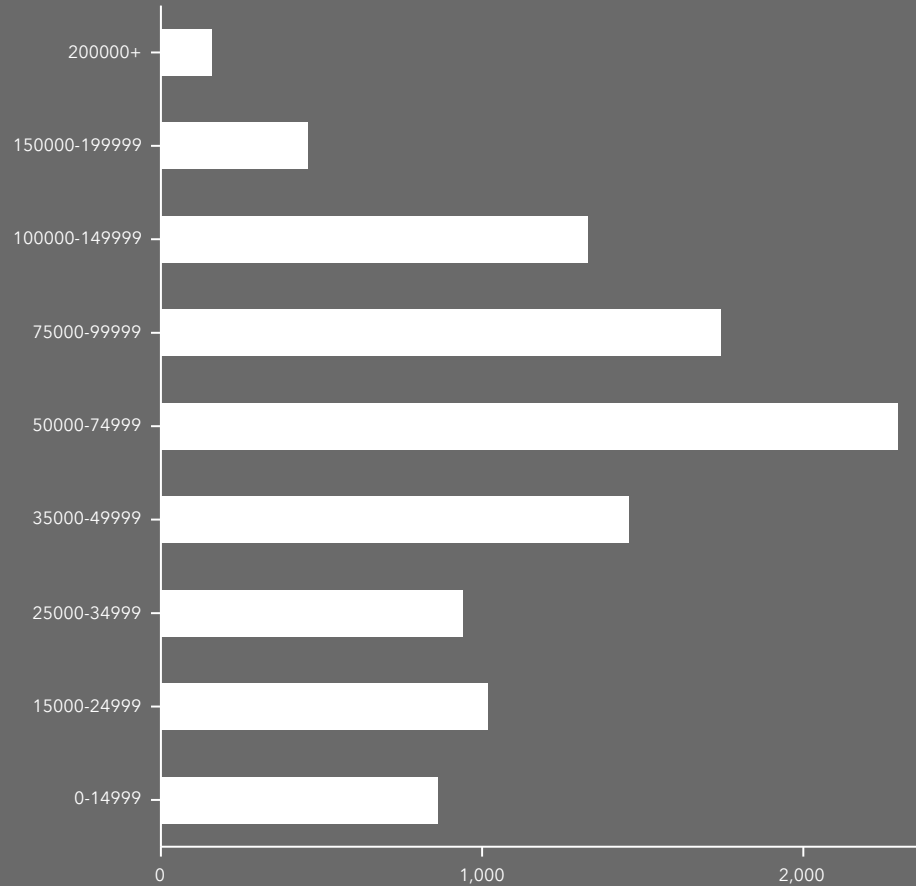

38%

Bachelor's/Grad/Prof Degree

INCOME

\$56,890

Median Household Income

\$33,360

Per Capita Income

\$223,391

Median Net Worth

HOUSEHOLD INCOME

EMPLOYMENT

65%

White Collar

18%

Blue Collar

17%