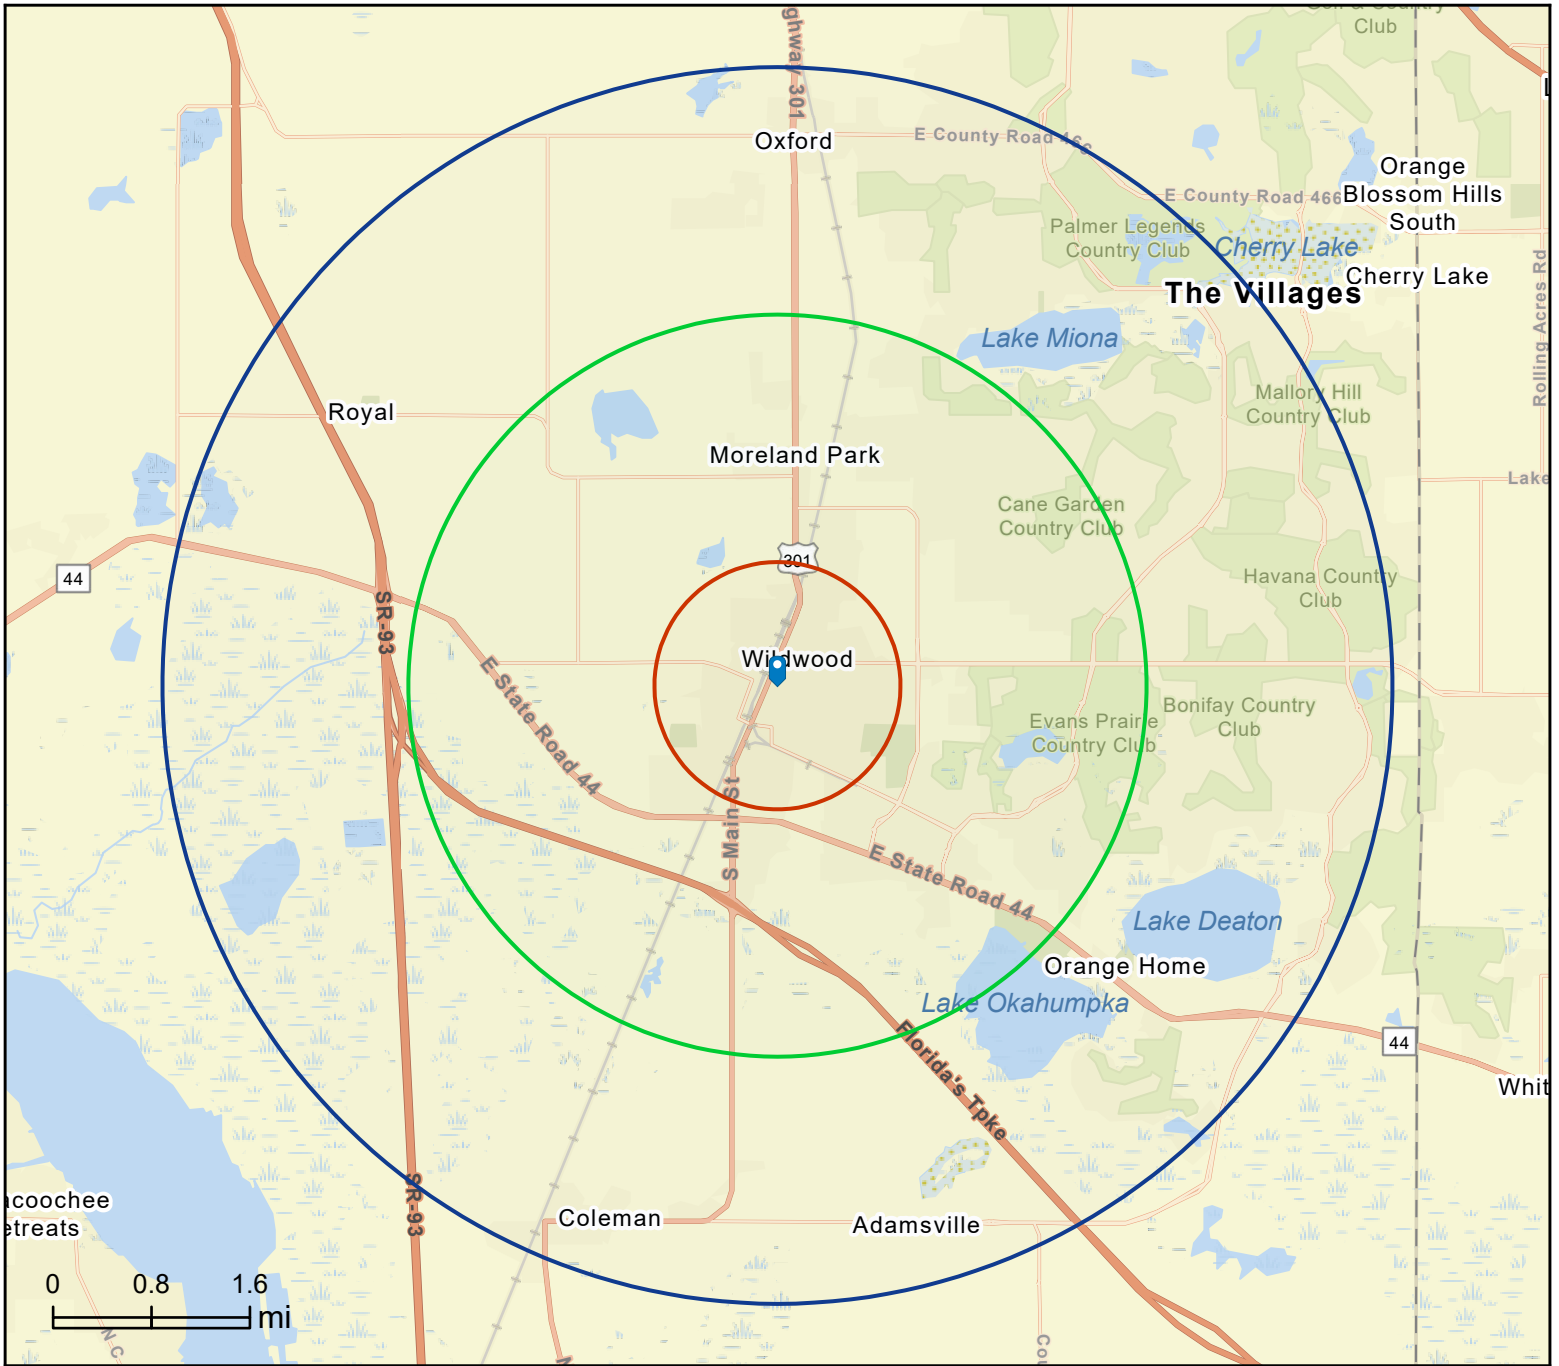

Site Map

205 Oxford St, Wildwood, Florida, 34785
Rings: 1, 3, 5 mile radii

Prepared by Esri
Latitude: 28.86277
Longitude: -82.03945

October 23, 2020