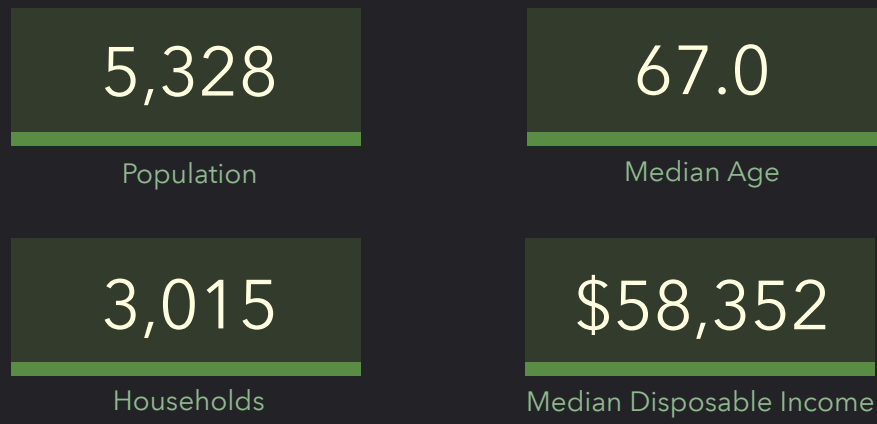

DEMOGRAPHIC PROFILE

Wildwood, Florida

Ring of 1 mile

EDUCATION

INCOME

EMPLOYMENT

KEY FACTS

This infographic contains data provided by Esri. The vintage of the data is 2021, 2026.
© 2021 Esri

DEMOGRAPHIC PROFILE

Wildwood, Florida

Ring of 5 miles

EDUCATION

INCOME

EMPLOYMENT

KEY FACTS

This infographic contains data provided by Esri. The vintage of the data is 2021, 2026.
© 2021 Esri