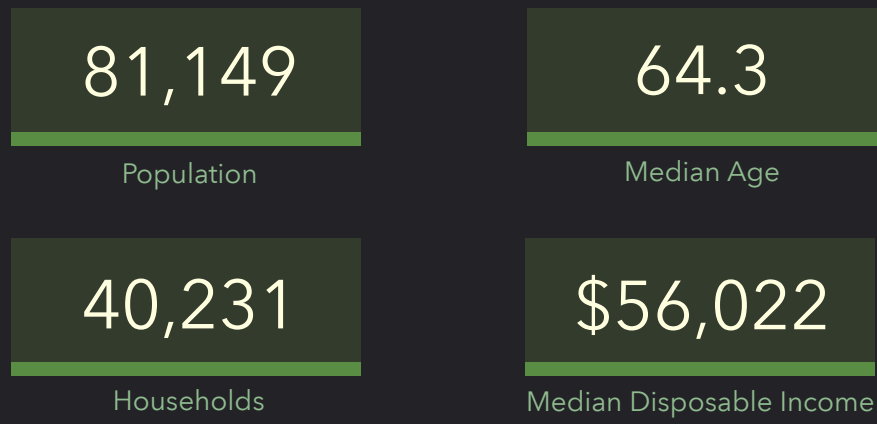

DEMOGRAPHIC PROFILE

Wildwood, Florida

Ring of 1 mile

EDUCATION

INCOME

EMPLOYMENT

KEY FACTS

This infographic contains data provided by Esri. The vintage of the data is 2021, 2026.
© 2021 Esri

DEMOGRAPHIC PROFILE

Wildwood, Florida

Ring of 5 miles

EDUCATION

INCOME

EMPLOYMENT

KEY FACTS

This infographic contains data provided by Esri. The vintage of the data is 2021, 2026.
© 2021 Esri

DEMOGRAPHIC PROFILE

Wildwood, Florida

Ring of 10 miles

EDUCATION

EMPLOYMENT

INCOME

KEY FACTS