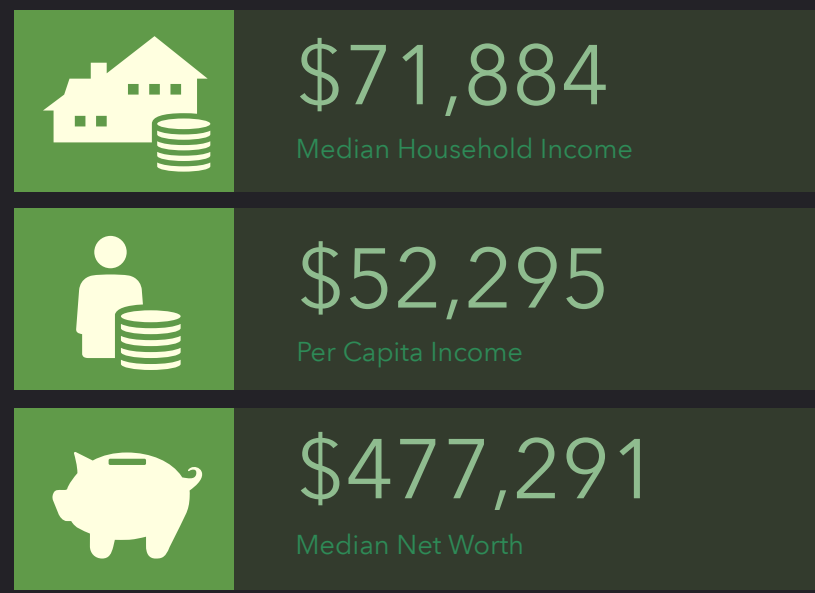

DEMOGRAPHIC PROFILE

Wildwood, Florida

Ring of 1 mile

EDUCATION

INCOME

EMPLOYMENT

KEY FACTS

This infographic contains data provided by Esri. The vintage of the data is 2021, 2026.
© 2021 Esri

DEMOGRAPHIC PROFILE

Wildwood, Florida

Ring of 5 miles

EDUCATION

INCOME

EMPLOYMENT

KEY FACTS

This infographic contains data provided by Esri. The vintage of the data is 2021, 2026.
© 2021 Esri