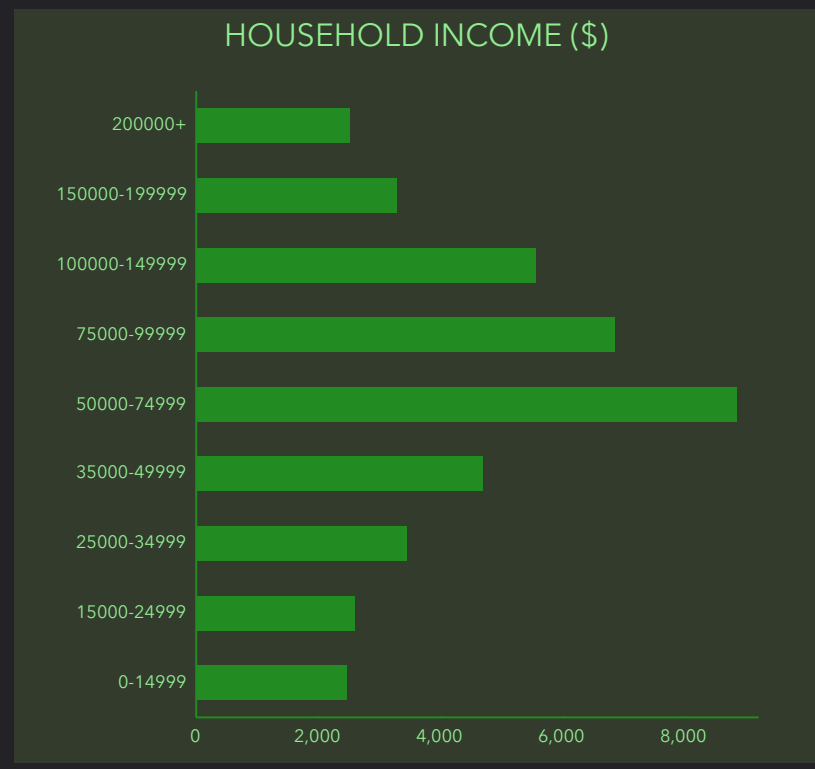

DEMOGRAPHIC PROFILE

Wildwood, Florida

Ring of 5 miles

EDUCATION

INCOME

EMPLOYMENT

KEY FACTS

This infographic contains data provided by Esri. The vintage of the data is 2021, 2026.
© 2021 Esri