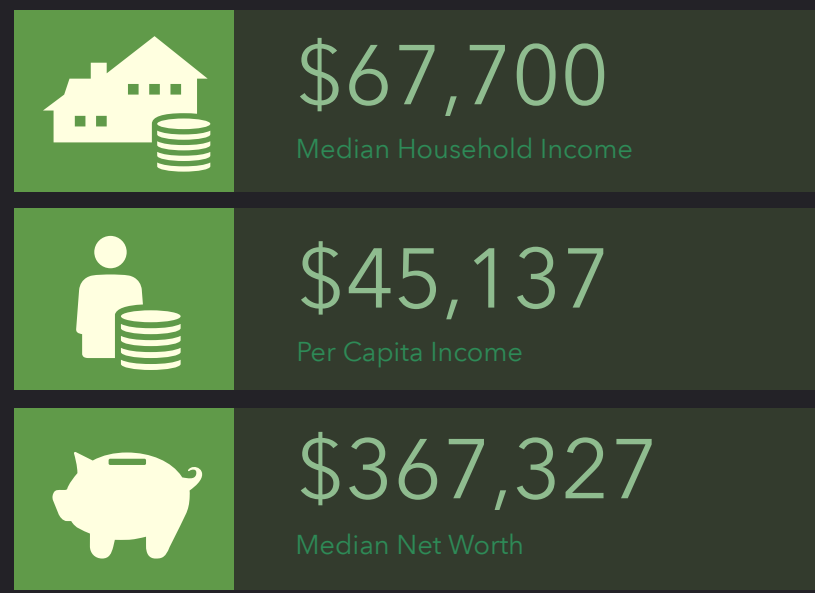

DEMOGRAPHIC PROFILE

Wildwood, Florida

Ring of 5 miles

EDUCATION

INCOME

EMPLOYMENT

KEY FACTS

This infographic contains data provided by Esri. The vintage of the data is 2021, 2026.
© 2021 Esri