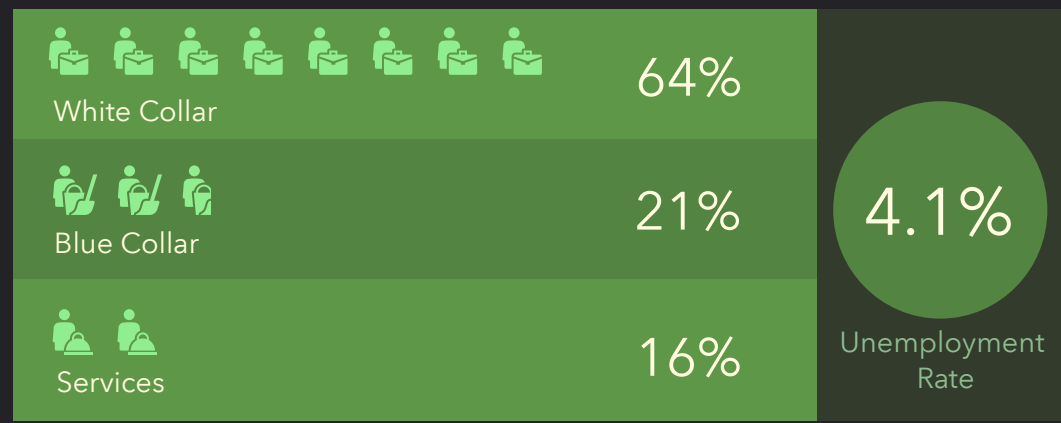

DEMOGRAPHIC PROFILE

Wildwood, Florida

Ring of 10 miles

EDUCATION

EMPLOYMENT

INCOME

KEY FACTS