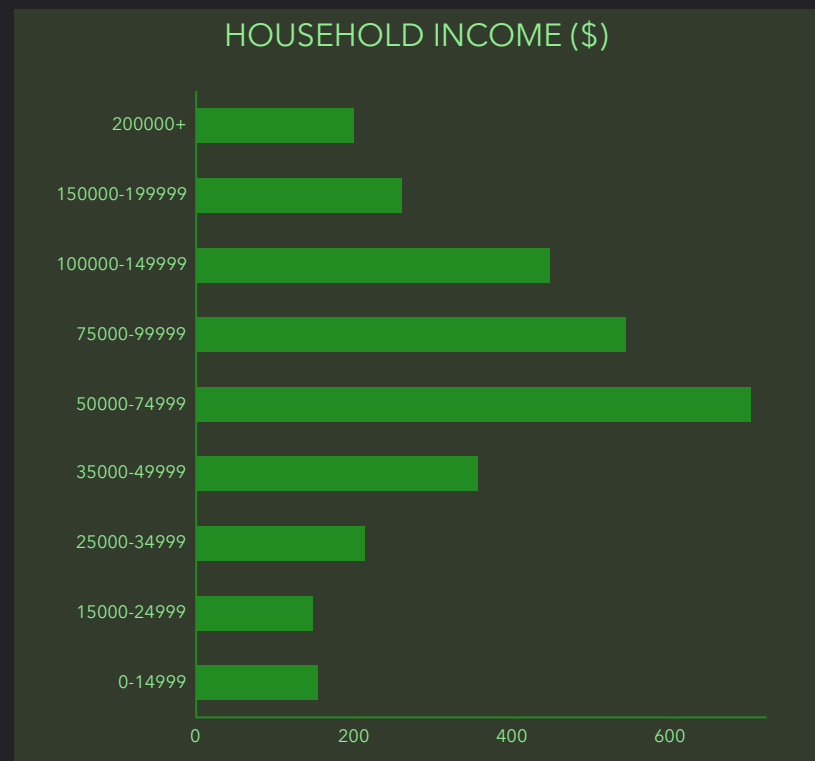

DEMOGRAPHIC PROFILE

Wildwood, Florida

Ring of 1 mile

EDUCATION

INCOME

EMPLOYMENT

KEY FACTS

This infographic contains data provided by Esri. The vintage of the data is 2021, 2026.
© 2021 Esri

DEMOGRAPHIC PROFILE

Wildwood, Florida

Ring of 5 miles

EDUCATION

INCOME

EMPLOYMENT

KEY FACTS

This infographic contains data provided by Esri. The vintage of the data is 2021, 2026.
© 2021 Esri