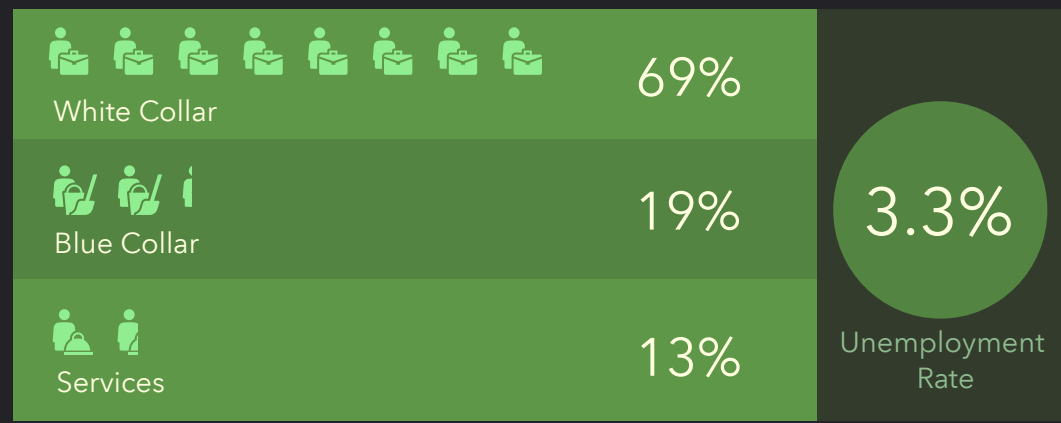

DEMOGRAPHIC PROFILE

Wildwood, Florida

Ring of 5 miles

EDUCATION

INCOME

EMPLOYMENT

KEY FACTS

This infographic contains data provided by Esri. The vintage of the data is 2021, 2026.
© 2021 Esri