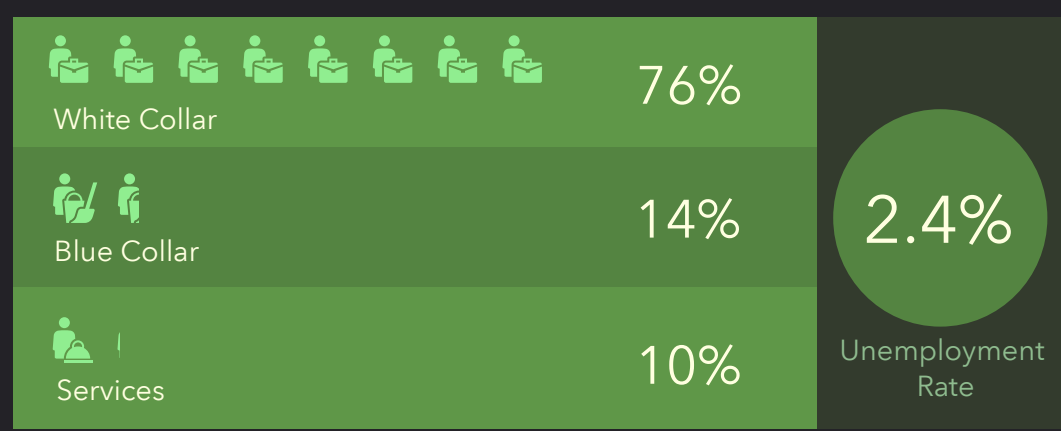

DEMOGRAPHIC PROFILE

Wildwood, Florida

Ring of 1 mile

EDUCATION

INCOME

EMPLOYMENT

KEY FACTS

This infographic contains data provided by Esri. The vintage of the data is 2021, 2026.
© 2021 Esri

DEMOGRAPHIC PROFILE

Wildwood, Florida

Ring of 5 miles

EDUCATION

INCOME

EMPLOYMENT

KEY FACTS

This infographic contains data provided by Esri. The vintage of the data is 2021, 2026.
© 2021 Esri