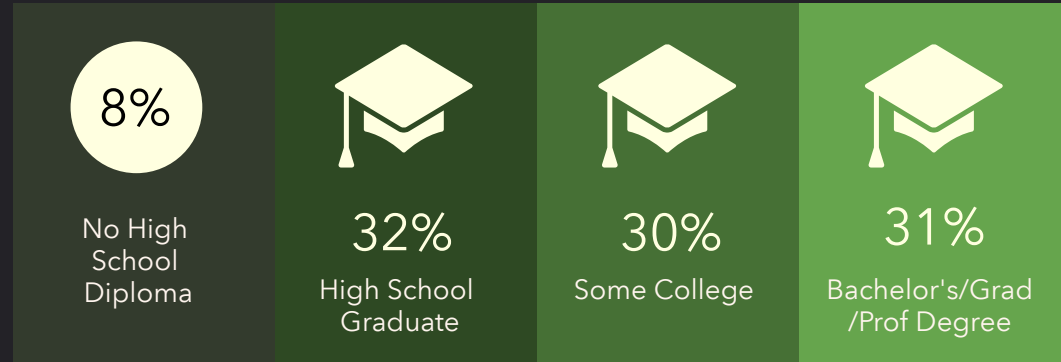

DEMOGRAPHIC PROFILE

Wildwood, Florida

Ring of 10 miles

EDUCATION

EMPLOYMENT

INCOME

KEY FACTS