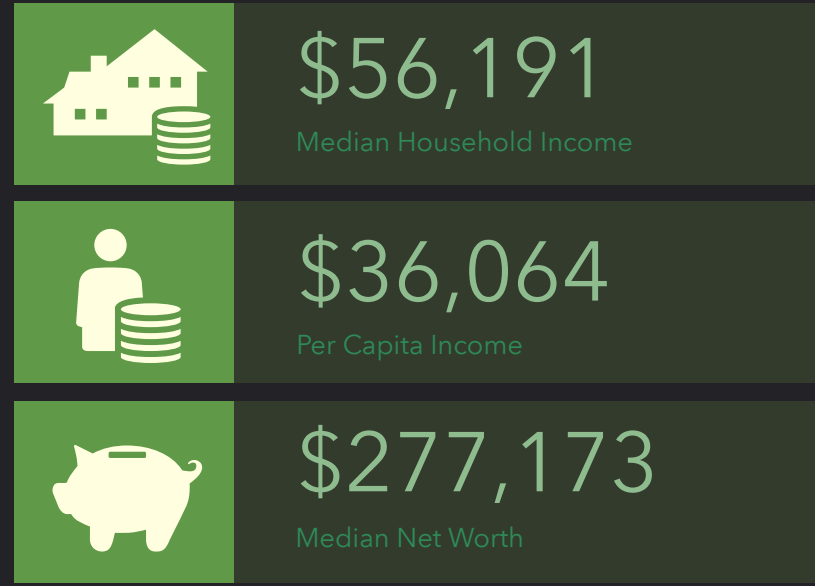

DEMOGRAPHIC PROFILE

Wildwood, Florida

Ring of 10 miles

EDUCATION

EMPLOYMENT

INCOME

KEY FACTS