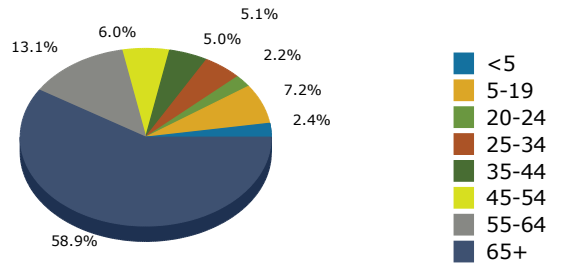

2021 Population by Race

2021 Population by Age

Households

2021 Home Value

2021-2026 Annual Growth Rate

Household Income

Source: U.S. Census Bureau, Census 2010 Summary File 1. Esri forecasts for 2021 and 2026.