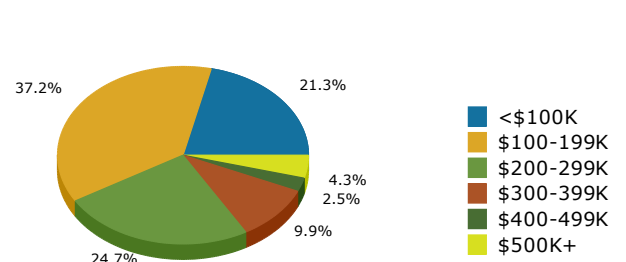

2021 Population by Race

2021 Population by Age

Households

2021 Home Value

2021-2026 Annual Growth Rate

Household Income

Source: U.S. Census Bureau, Census 2010 Summary File 1. Esri forecasts for 2021 and 2026.