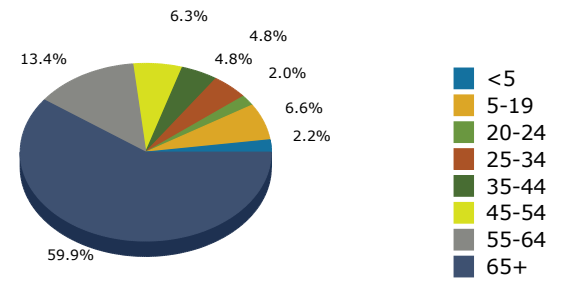

2021 Population by Race

2021 Population by Age

Households

2021 Home Value

2021-2026 Annual Growth Rate

Household Income

Source: U.S. Census Bureau, Census 2010 Summary File 1. Esri forecasts for 2021 and 2026.