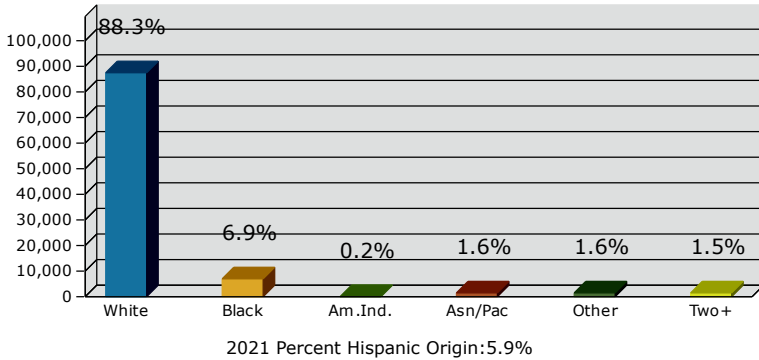

2021 Population by Race

2021 Population by Age

Households

2021 Home Value

2021-2026 Annual Growth Rate

Household Income

Source: U.S. Census Bureau, Census 2010 Summary File 1. Esri forecasts for 2021 and 2026.