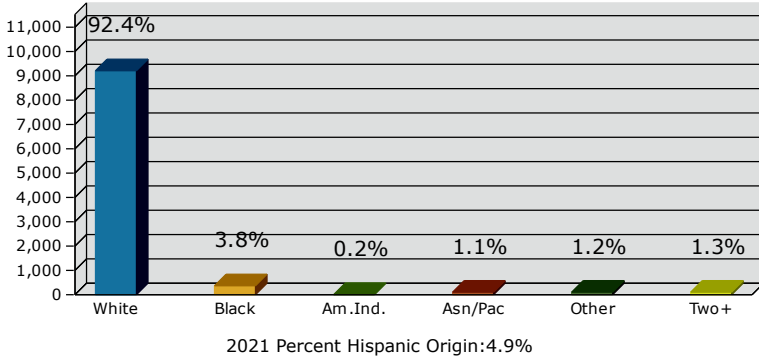

2021 Population by Race

2021 Population by Age

Households

2021 Home Value

2021-2026 Annual Growth Rate

Household Income

Source: U.S. Census Bureau, Census 2010 Summary File 1. Esri forecasts for 2021 and 2026.