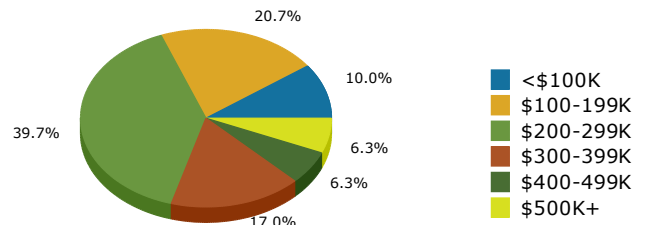

2021 Population by Race

2021 Population by Age

Households

2021 Home Value

2021-2026 Annual Growth Rate

Household Income

Source: U.S. Census Bureau, Census 2010 Summary File 1. Esri forecasts for 2021 and 2026.