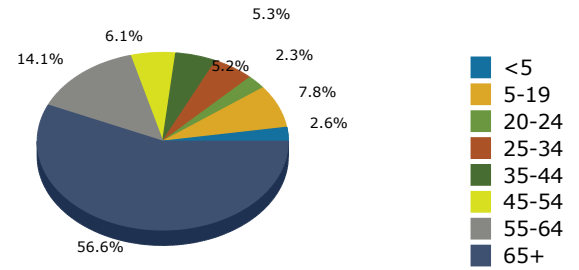

2021 Population by Race

2021 Population by Age

Households

2021 Home Value

2021-2026 Annual Growth Rate

Household Income

Source: U.S. Census Bureau, Census 2010 Summary File 1. Esri forecasts for 2021 and 2026.