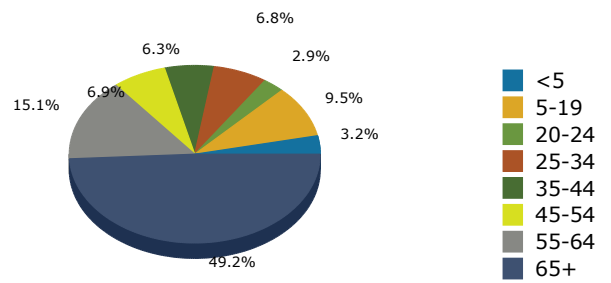

2021 Population by Race

2021 Population by Age

Households

2021 Home Value

2021-2026 Annual Growth Rate

Household Income

Source: U.S. Census Bureau, Census 2010 Summary File 1. Esri forecasts for 2021 and 2026.