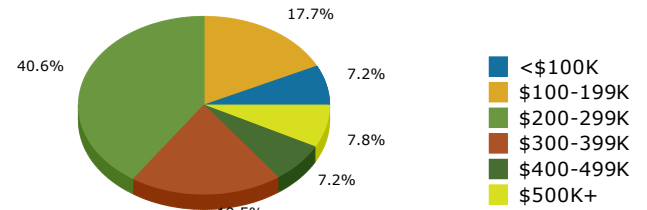

2021 Population by Race

2021 Population by Age

Households

2021 Home Value

2021-2026 Annual Growth Rate

Household Income

Source: U.S. Census Bureau, Census 2010 Summary File 1. Esri forecasts for 2021 and 2026.