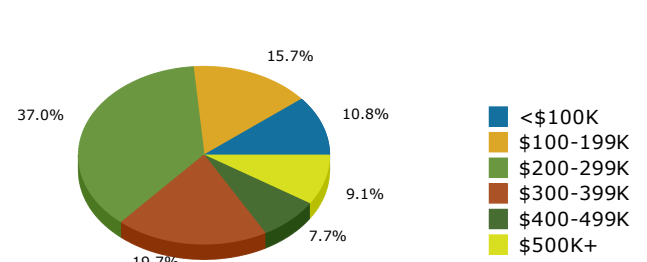

2021 Population by Race

2021 Population by Age

Households

2021 Home Value

2021-2026 Annual Growth Rate

Household Income

Source: U.S. Census Bureau, Census 2010 Summary File 1. Esri forecasts for 2021 and 2026.