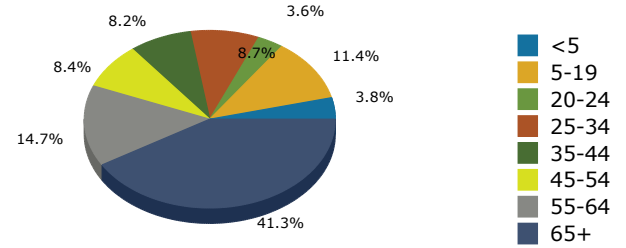

2021 Population by Race

2021 Population by Age

Households

2021 Home Value

2021-2026 Annual Growth Rate

Household Income

Source: U.S. Census Bureau, Census 2010 Summary File 1. Esri forecasts for 2021 and 2026.