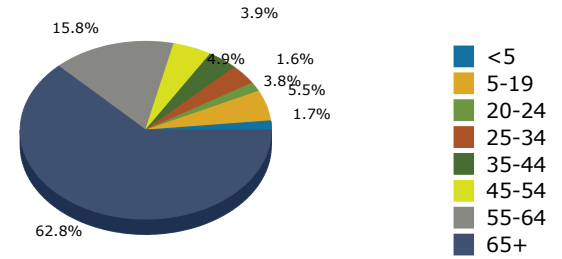

2021 Population by Race

2021 Population by Age

Households

2021 Home Value

2021-2026 Annual Growth Rate

Household Income

Source: U.S. Census Bureau, Census 2010 Summary File 1. Esri forecasts for 2021 and 2026.