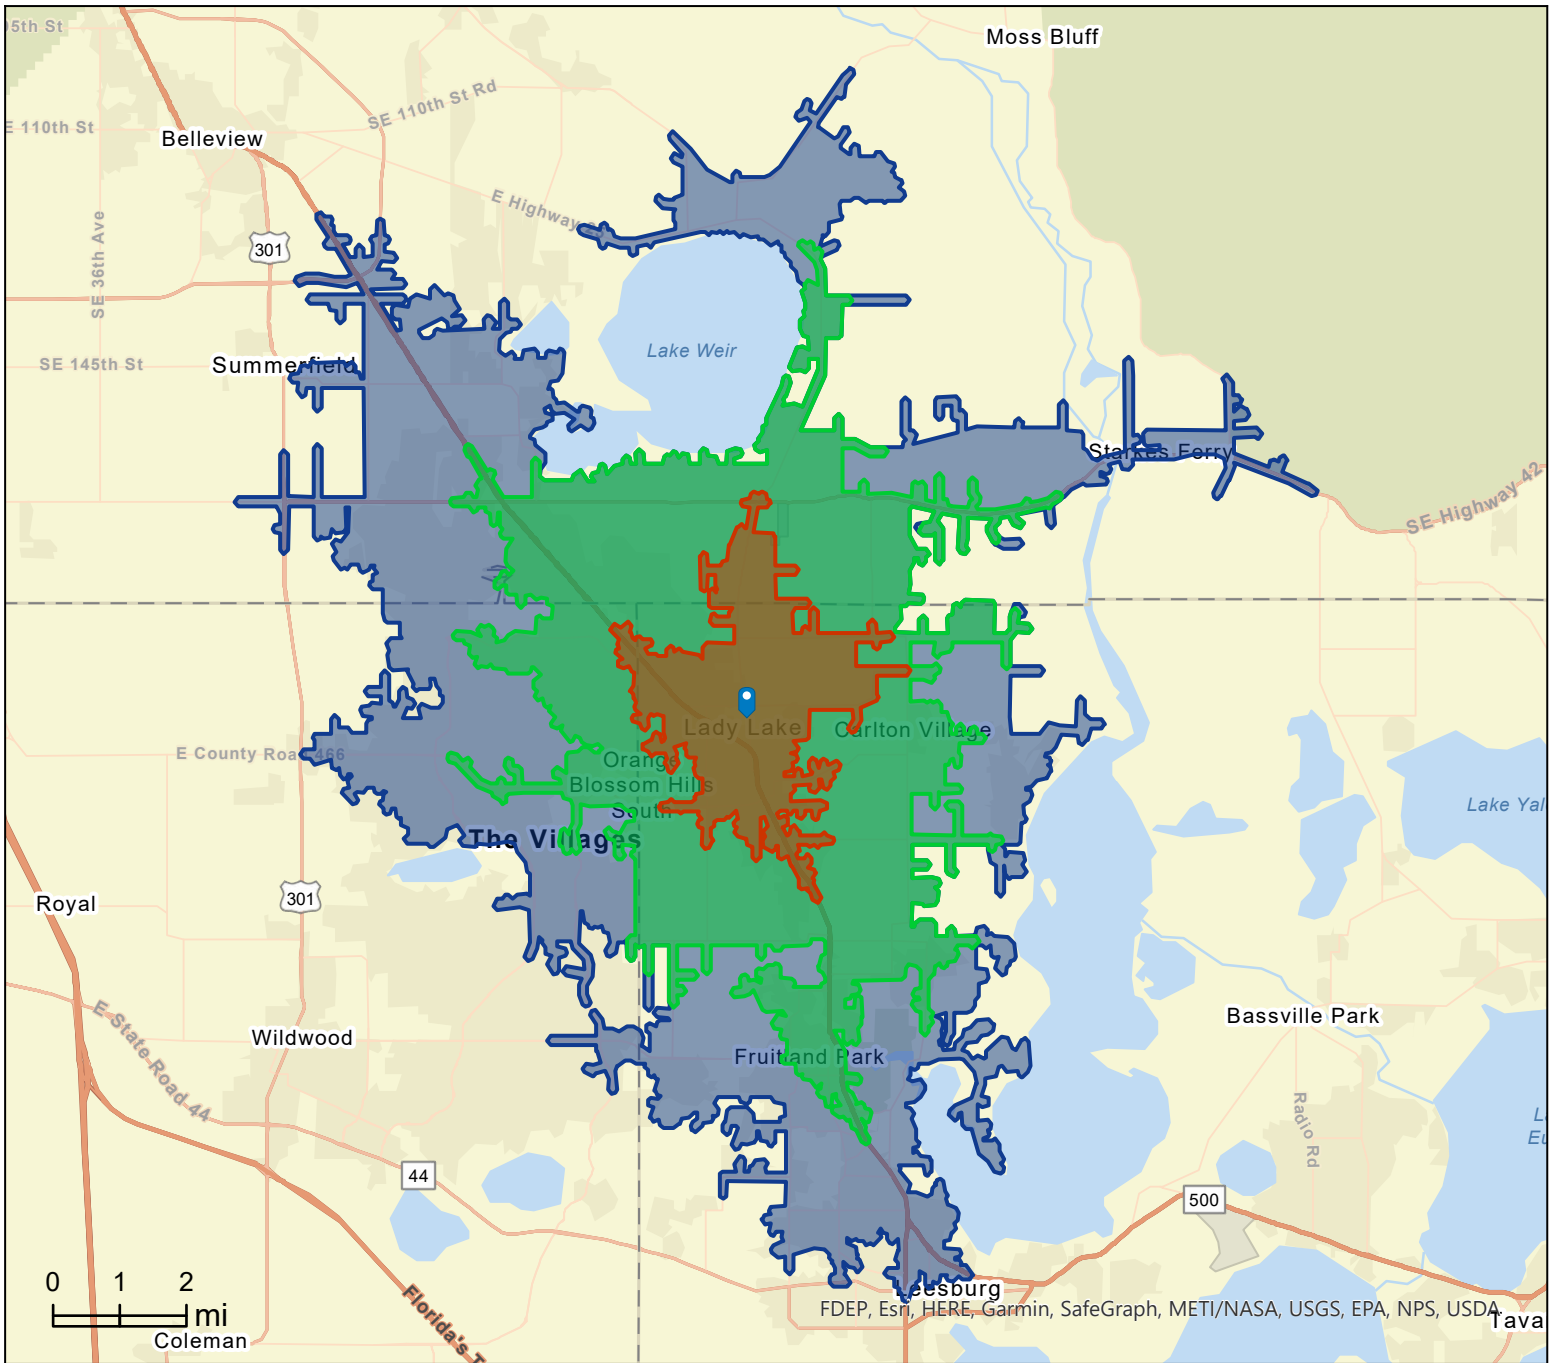

Site Details Map

40284 CR-25, Lady Lake, Florida, 32159
Drive Time: 5, 10, 15 minute radii

Prepared by Esri
Latitude: 28.93551
Longitude: -81.92692

This site is located in:

City: Lady Lake
County: Lake County
State: Florida
ZIP Code: 32159
Census Tract: 12069030411
Census Block Group: 120690304113
CBSA: Orlando-Kissimmee-Sanford, FL Metropolitan Statistical Area