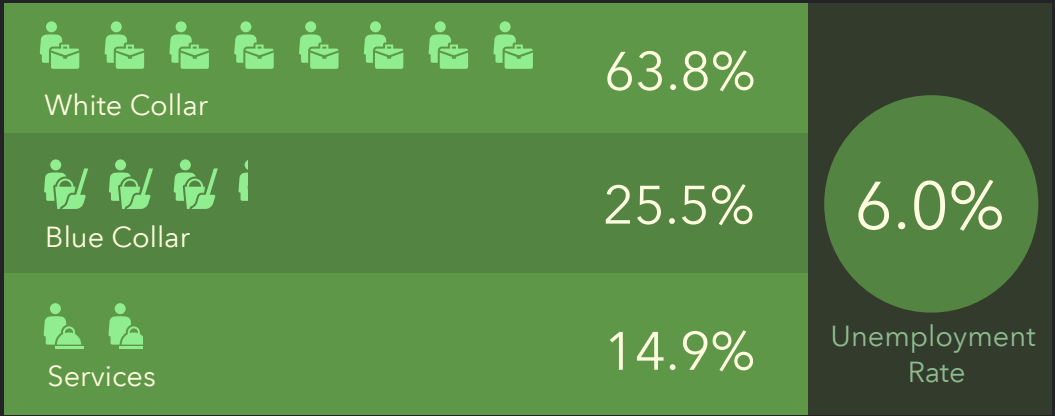

DEMOGRAPHIC PROFILE

34748, Leesburg, Florida

Drive distance of 1 mile

EDUCATION

INCOME

EMPLOYMENT

KEY FACTS

DEMOGRAPHIC PROFILE