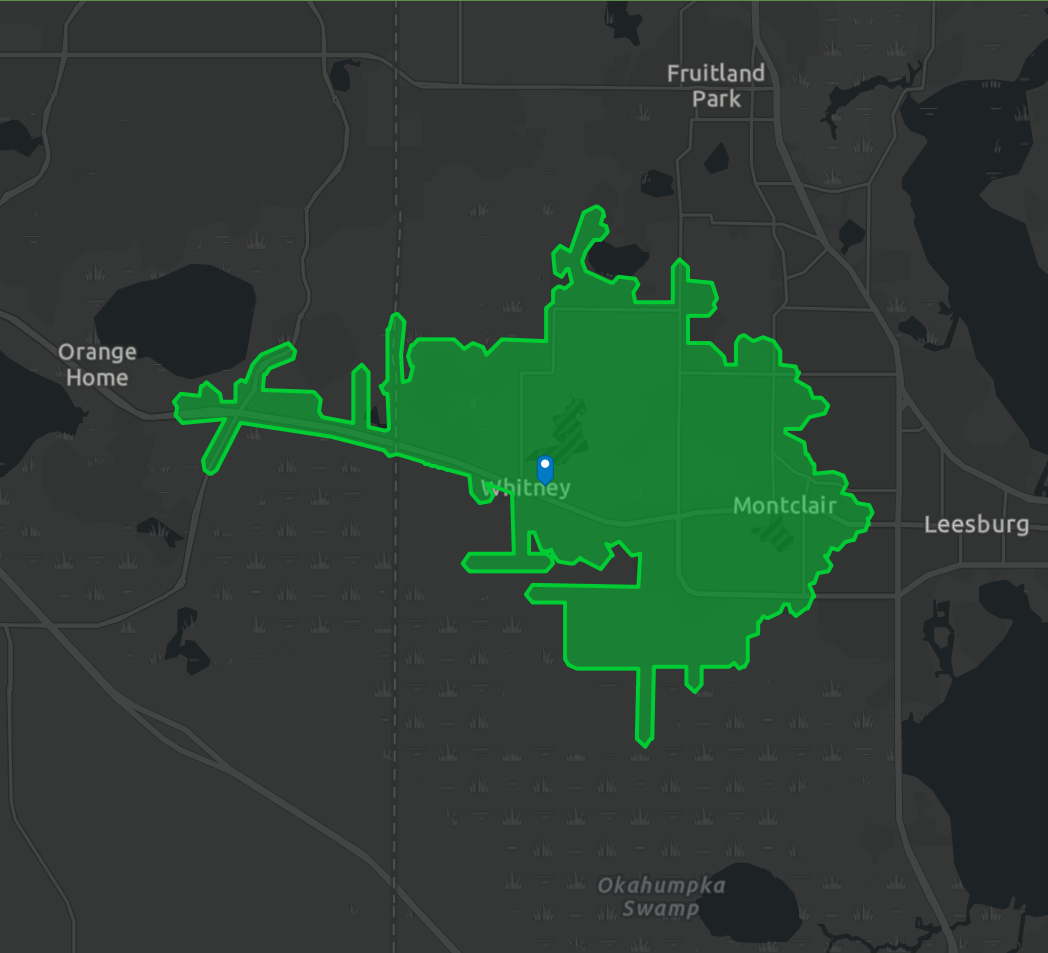

DEMOGRAPHIC PROFILE

34748, Leesburg, Florida

Drive distance of 1 mile

EDUCATION

INCOME

EMPLOYMENT

KEY FACTS

DEMOGRAPHIC PROFILE

34748, Leesburg, Florida

Drive distance of 3 miles

EDUCATION

INCOME

EMPLOYMENT

KEY FACTS

DEMOGRAPHIC PROFILE

34748, Leesburg, Florida

Drive distance of 5 miles

EDUCATION

EMPLOYMENT

KEY FACTS

INCOME