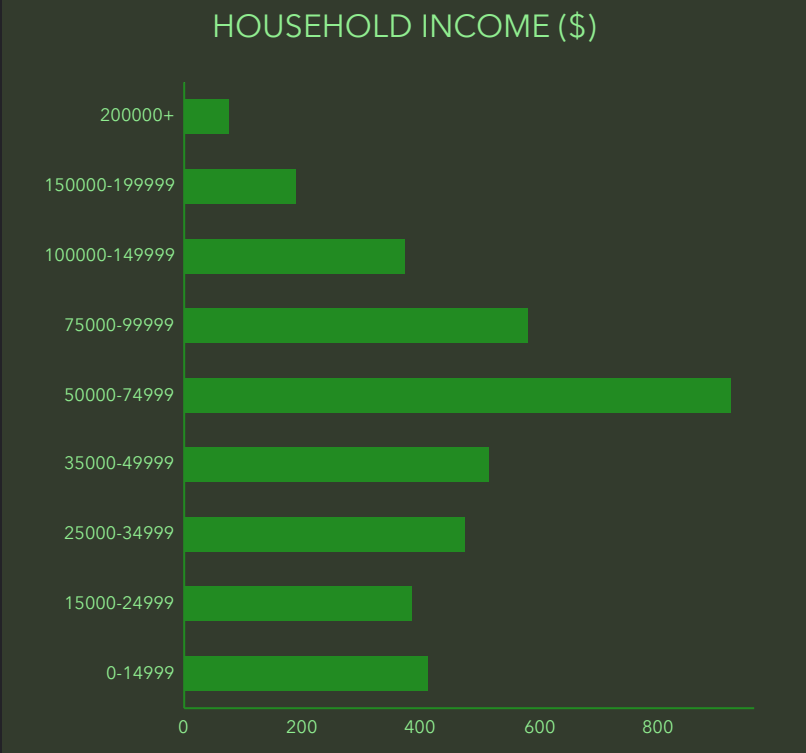

34748, Leesburg, Florida

Drive distance of 3 miles

EDUCATION

INCOME

EMPLOYMENT

KEY FACTS

DEMOGRAPHIC PROFILE

34748, Leesburg, Florida