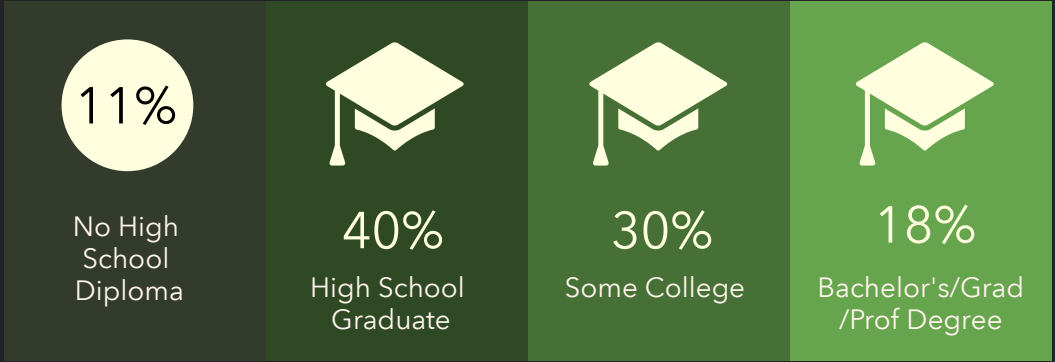

DEMOGRAPHIC PROFILE

34748, Leesburg, Florida

Drive distance of 3 miles

EDUCATION

INCOME

EMPLOYMENT

KEY FACTS