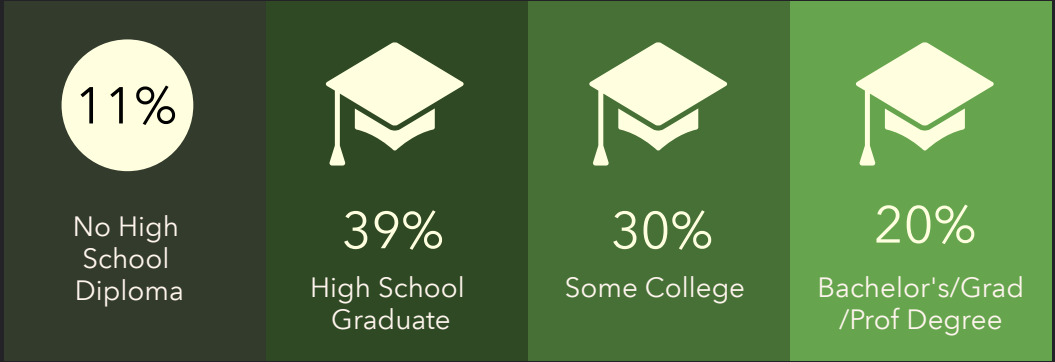

DEMOGRAPHIC PROFILE

34748, Leesburg, Florida

Drive distance of 5 miles

EDUCATION

EMPLOYMENT

KEY FACTS

INCOME