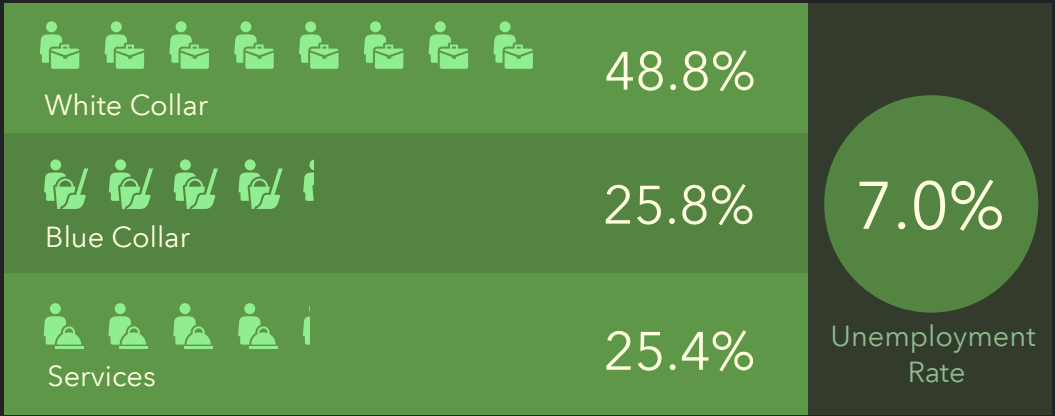

34748, Leesburg, Florida

Drive distance of 3 miles

EDUCATION

INCOME

EMPLOYMENT

KEY FACTS

DEMOGRAPHIC PROFILE

34748, Leesburg, Florida