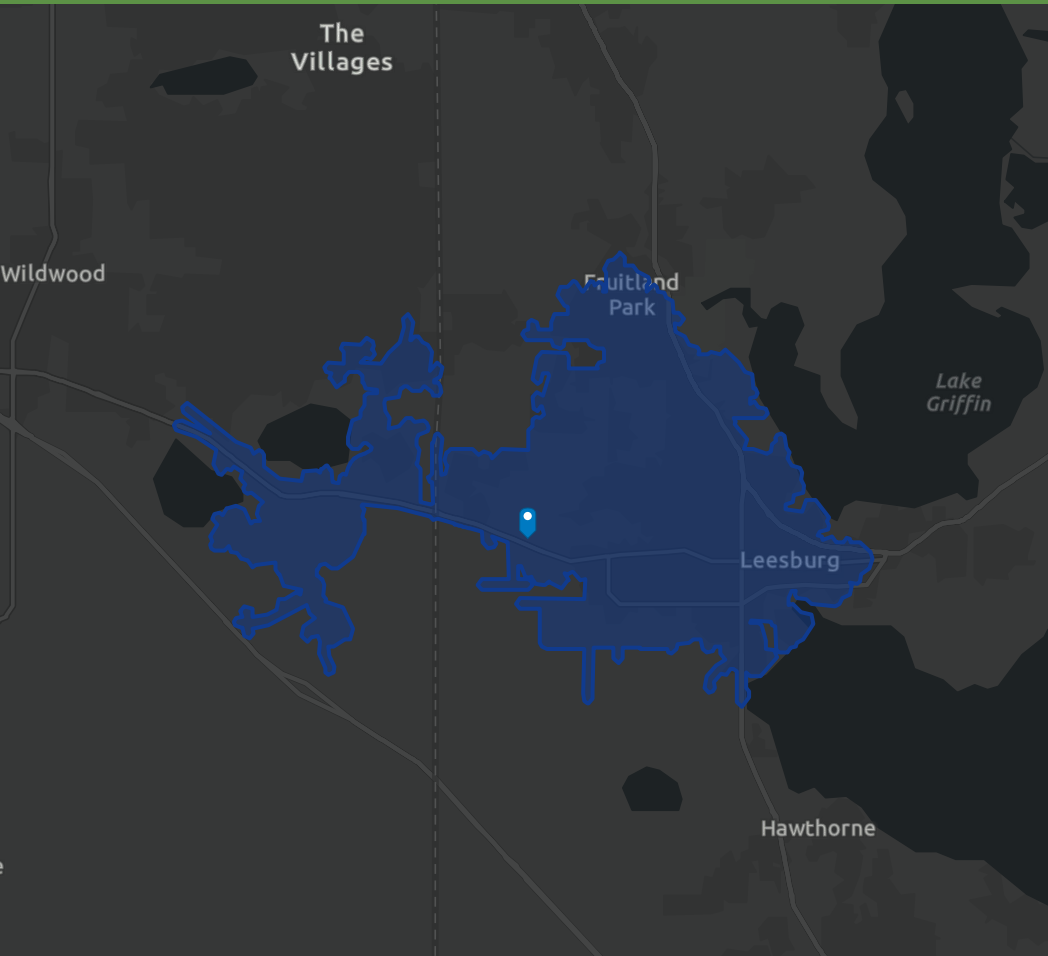

DEMOGRAPHIC PROFILE

34748, Leesburg, Florida

Drive distance of 1 mile

EDUCATION

INCOME

EMPLOYMENT

KEY FACTS

DEMOGRAPHIC PROFILE

34748, Leesburg, Florida

Drive distance of 3 miles

EDUCATION

INCOME

EMPLOYMENT

KEY FACTS

DEMOGRAPHIC PROFILE

34748, Leesburg, Florida

Drive distance of 5 miles

EDUCATION

EMPLOYMENT

KEY FACTS

INCOME