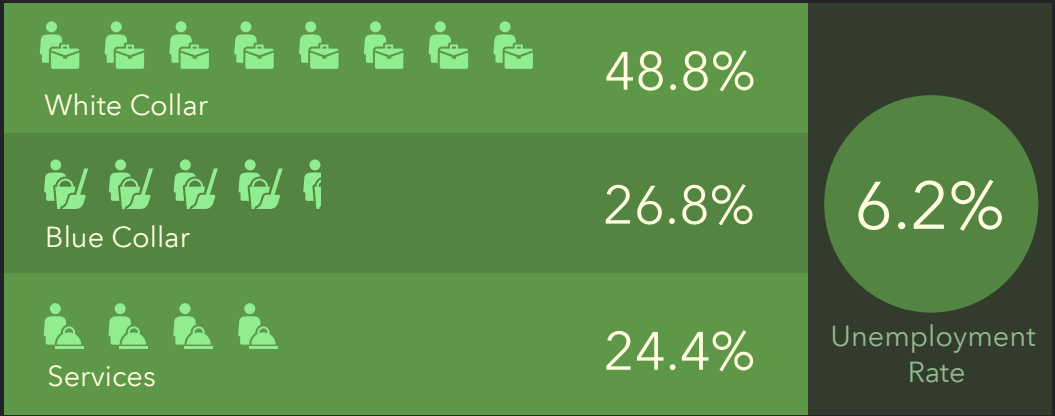

EMPLOYMENT