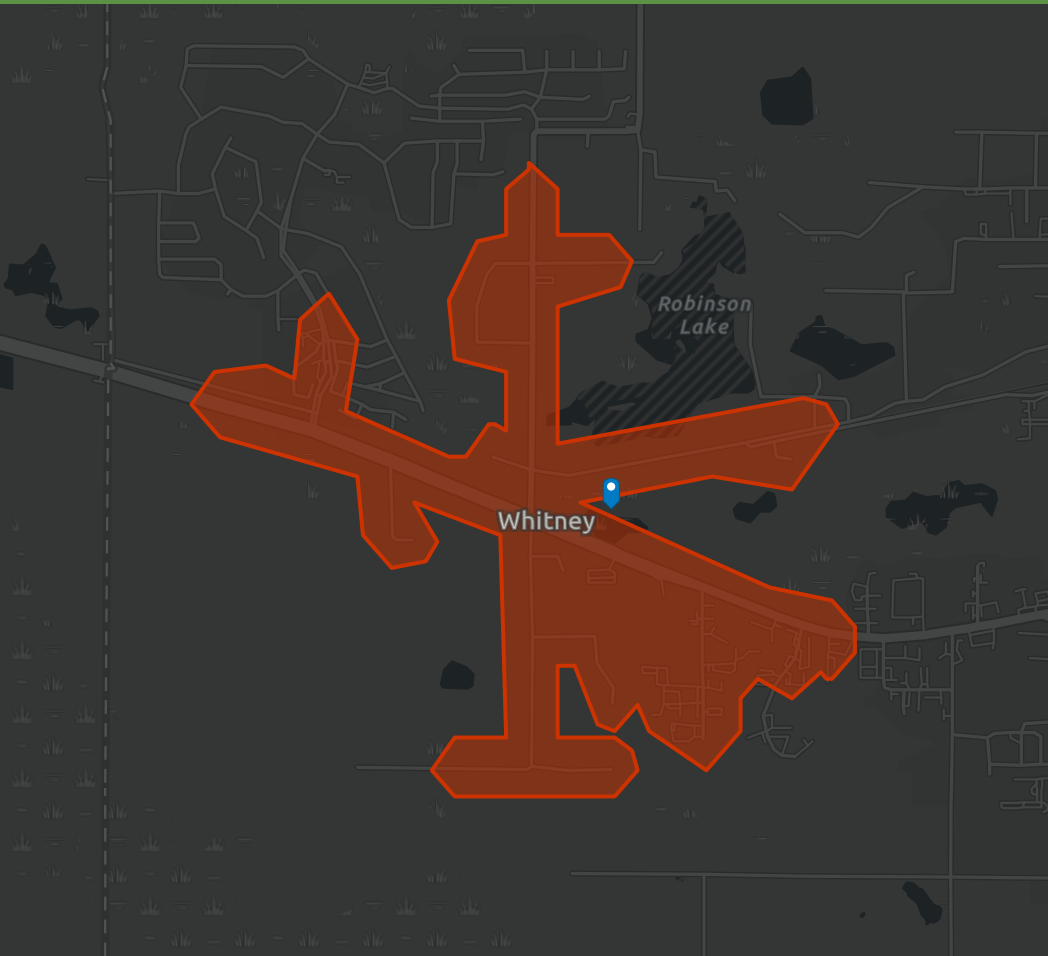

DEMOGRAPHIC PROFILE

34748, Leesburg, Florida

Drive distance of 1 mile

EDUCATION

INCOME

EMPLOYMENT

KEY FACTS

DEMOGRAPHIC PROFILE

34748, Leesburg, Florida

Drive distance of 3 miles

EDUCATION

INCOME

EMPLOYMENT

KEY FACTS

DEMOGRAPHIC PROFILE

34748, Leesburg, Florida

Drive distance of 5 miles

EDUCATION

EMPLOYMENT

KEY FACTS

INCOME