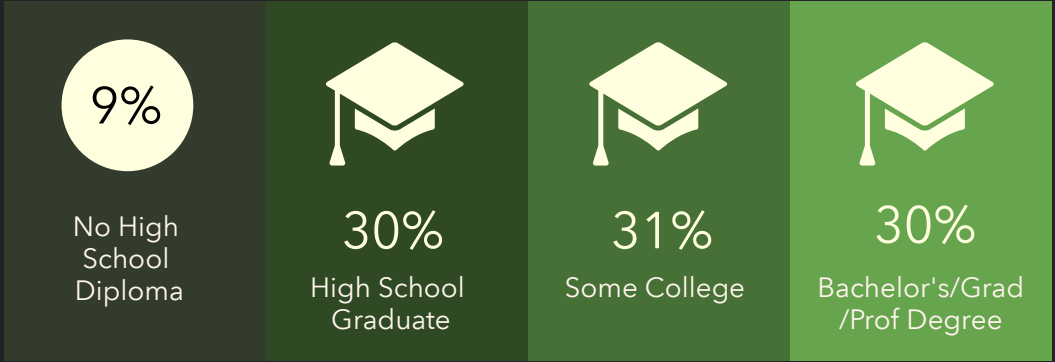

DEMOGRAPHIC PROFILE

34748, Leesburg, Florida

Drive distance of 1 mile

EDUCATION

INCOME

EMPLOYMENT

KEY FACTS

DEMOGRAPHIC PROFILE