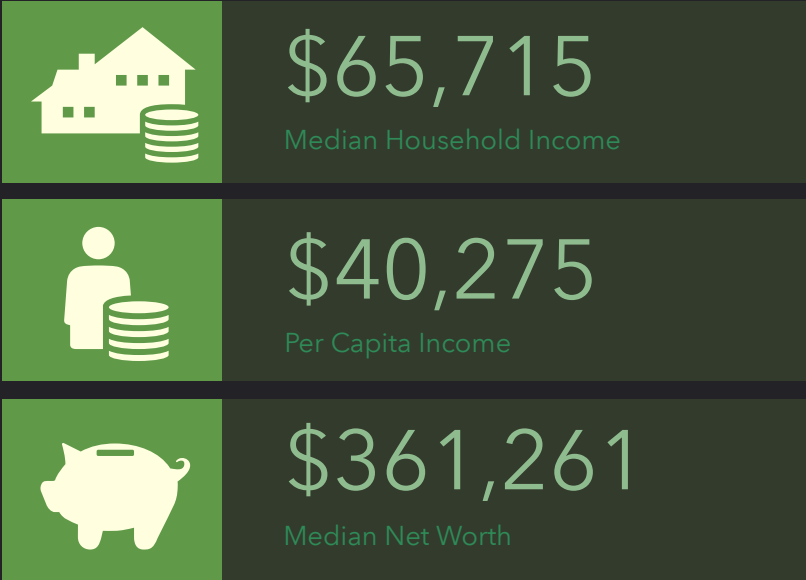

DEMOGRAPHIC PROFILE

34748, Leesburg, Florida

Drive distance of 1 mile

EDUCATION

INCOME

EMPLOYMENT

KEY FACTS

DEMOGRAPHIC PROFILE

34748, Leesburg, Florida

Drive distance of 3 miles

EDUCATION

INCOME

EMPLOYMENT

KEY FACTS

DEMOGRAPHIC PROFILE

34748, Leesburg, Florida