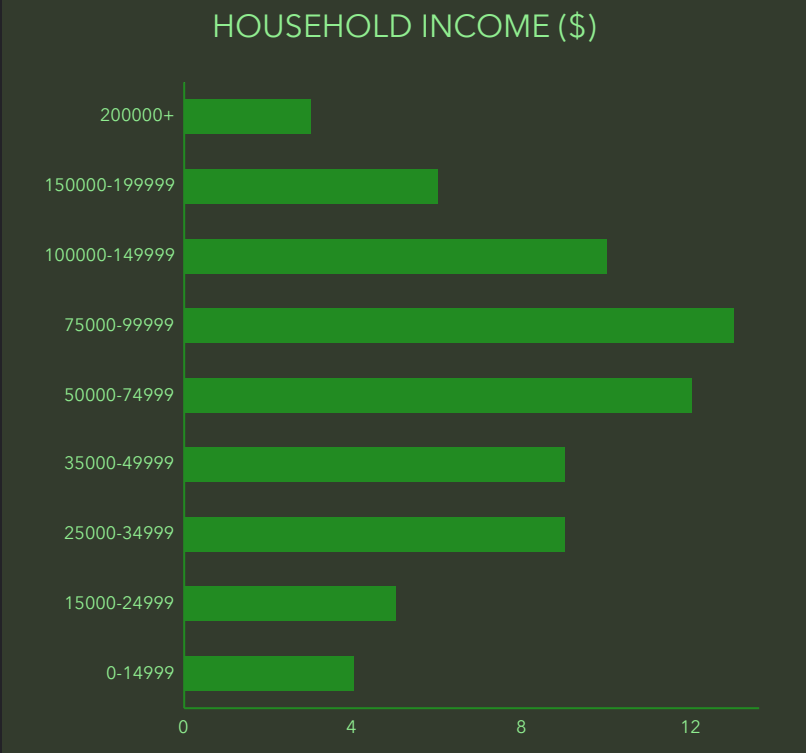

DEMOGRAPHIC PROFILE

34748, Leesburg, Florida

Drive distance of 1 mile

EDUCATION

INCOME

EMPLOYMENT

KEY FACTS

DEMOGRAPHIC PROFILE