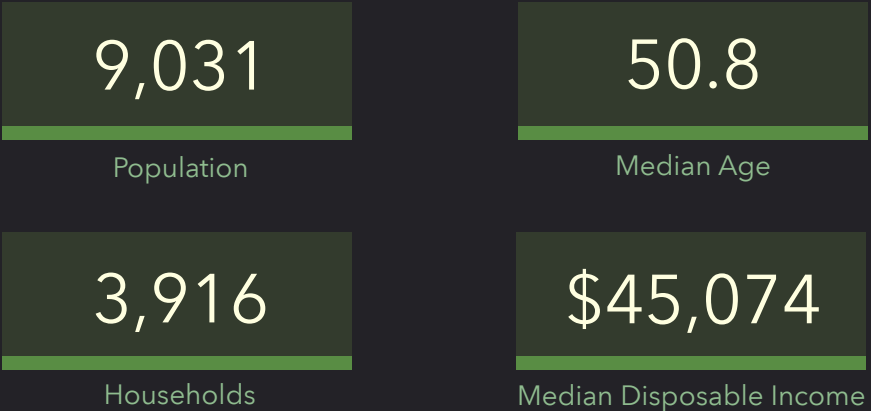

34748, Leesburg, Florida

Drive distance of 3 miles

EDUCATION

INCOME

EMPLOYMENT

KEY FACTS

DEMOGRAPHIC PROFILE

34748, Leesburg, Florida