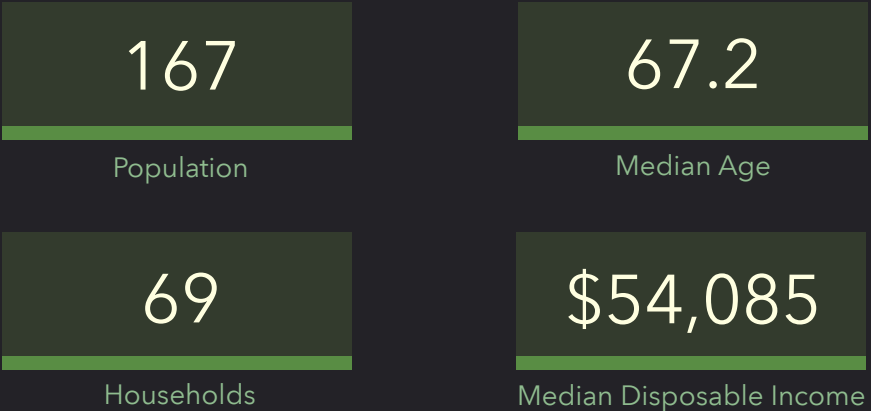

DEMOGRAPHIC PROFILE

34748, Leesburg, Florida

Drive distance of 1 mile

EDUCATION

INCOME

EMPLOYMENT

KEY FACTS

DEMOGRAPHIC PROFILE

34748, Leesburg, Florida

Drive distance of 3 miles

EDUCATION

INCOME

EMPLOYMENT

KEY FACTS

DEMOGRAPHIC PROFILE

34748, Leesburg, Florida