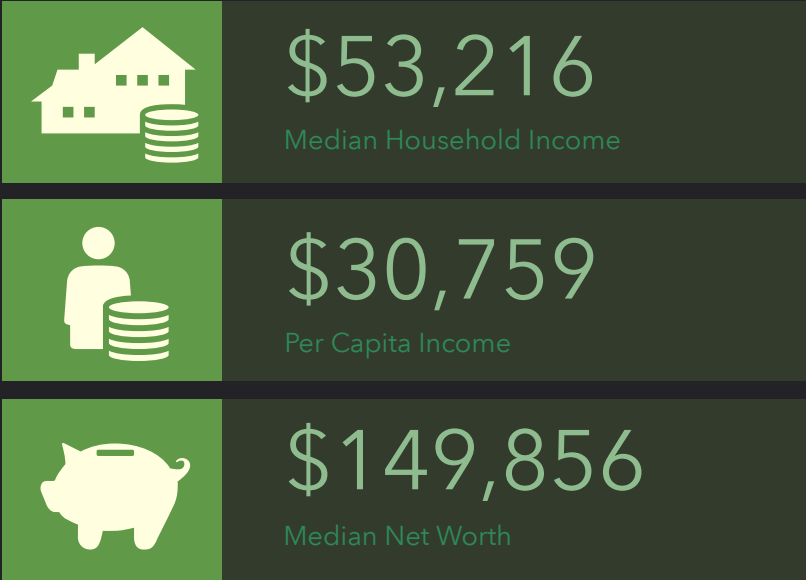

34748, Leesburg, Florida

Drive distance of 3 miles

EDUCATION

INCOME

EMPLOYMENT

KEY FACTS

DEMOGRAPHIC PROFILE

34748, Leesburg, Florida